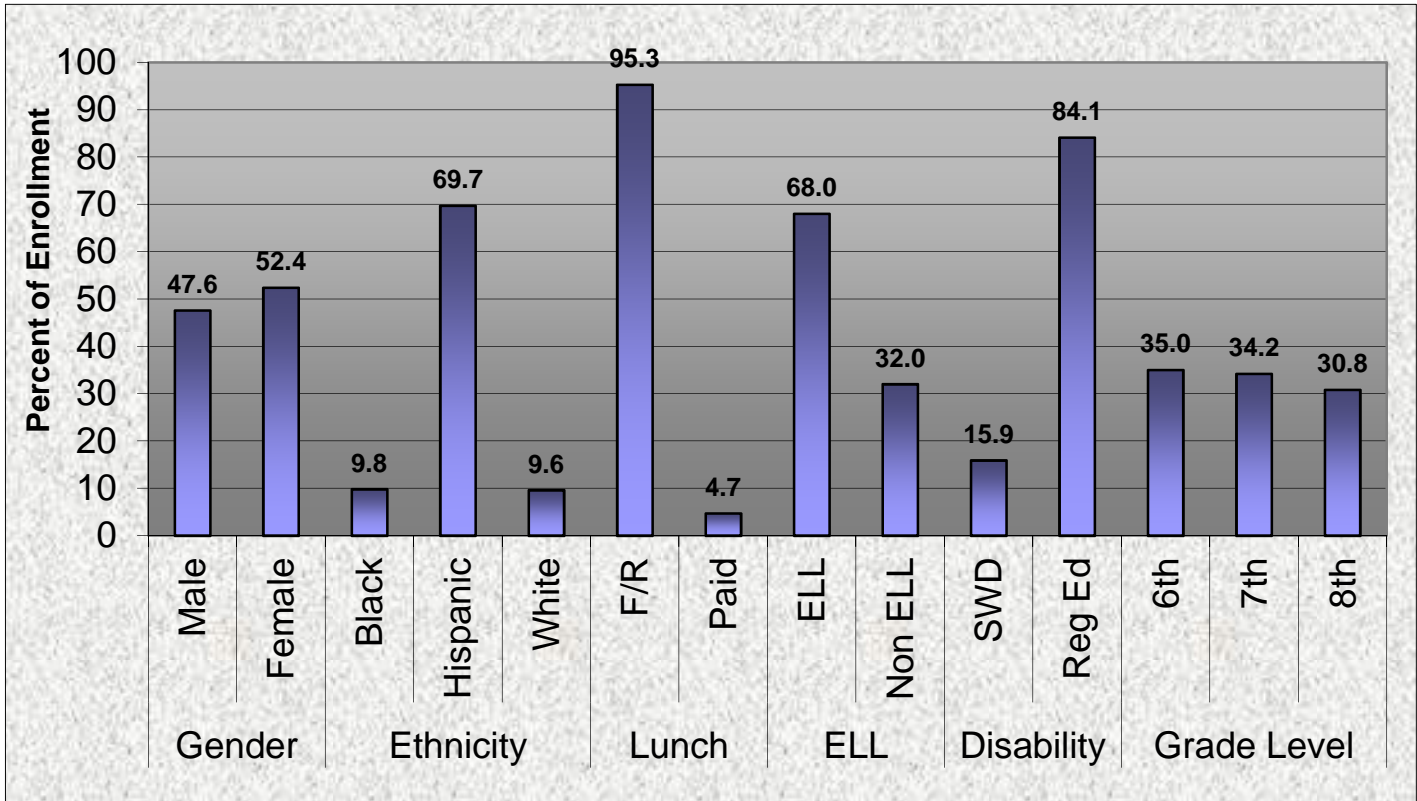

**School Demographic Profile for
Argentine Middle School
Based on Enrollment for October 2011**

**School Demographic Profile for
Arrowhead Middle School
Based on Enrollment for October 2011**

**School Demographic Profile for
Central Middle School
Based on Enrollment for October 2011**

**School Demographic Profile for
Coronado Middle School
Based on Enrollment for October 2011**

**School Demographic Profile for
Eisenhower Middle School
Based on Enrollment for October 2011**

**School Demographic Profile for
Northwest Middle School
Based on Enrollment for October 2011**