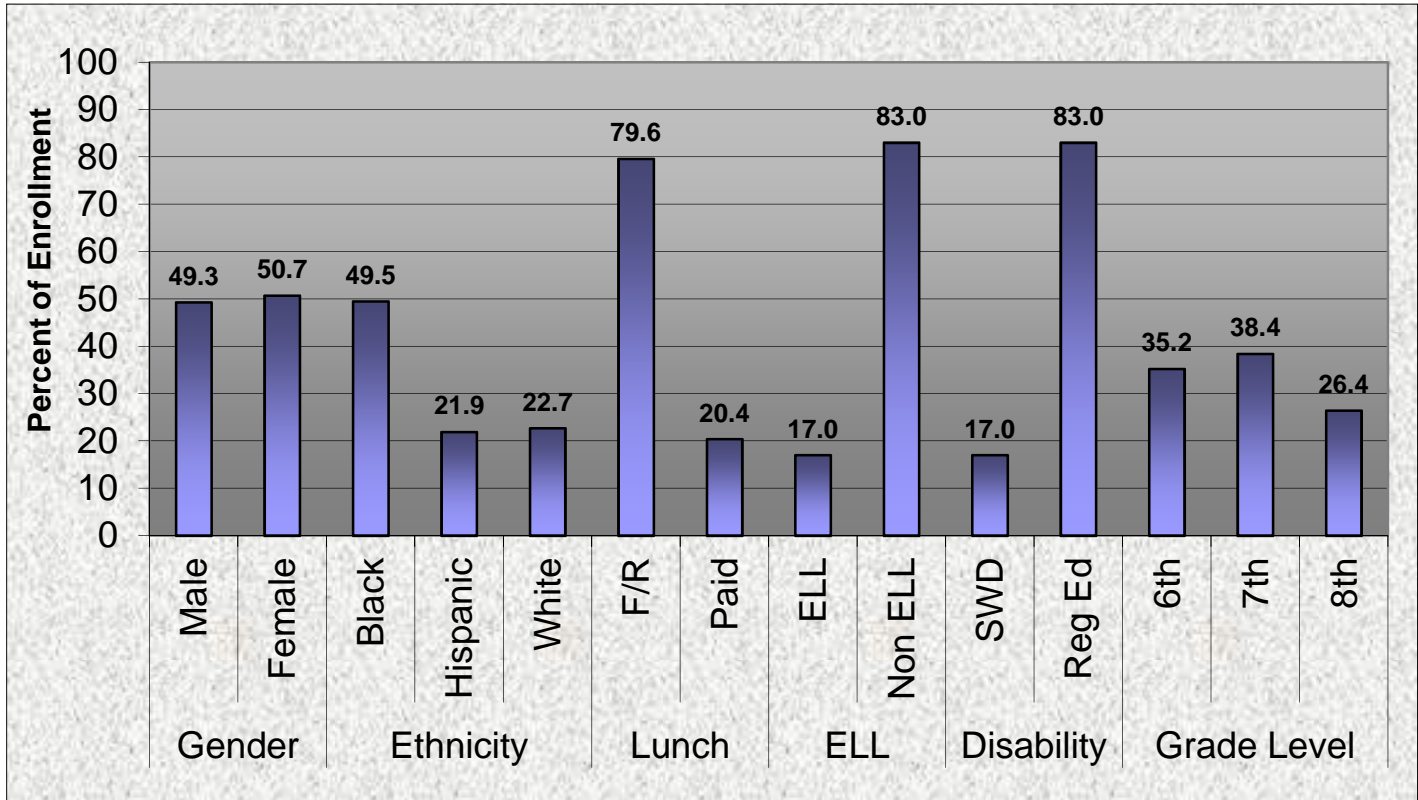

**School Demographic Profile for
Argentine Middle School
Based on Enrollment for October 2011**

**School Demographic Profile for
Arrowhead Middle School
Based on Enrollment for October 2011**

**School Demographic Profile for
Central Middle School
Based on Enrollment for October 2011**

**School Demographic Profile for
Coronado Middle School
Based on Enrollment for October 2011**

**School Demographic Profile for
Eisenhower Middle School
Based on Enrollment for October 2011**

**School Demographic Profile for
Northwest Middle School
Based on Enrollment for October 2011**