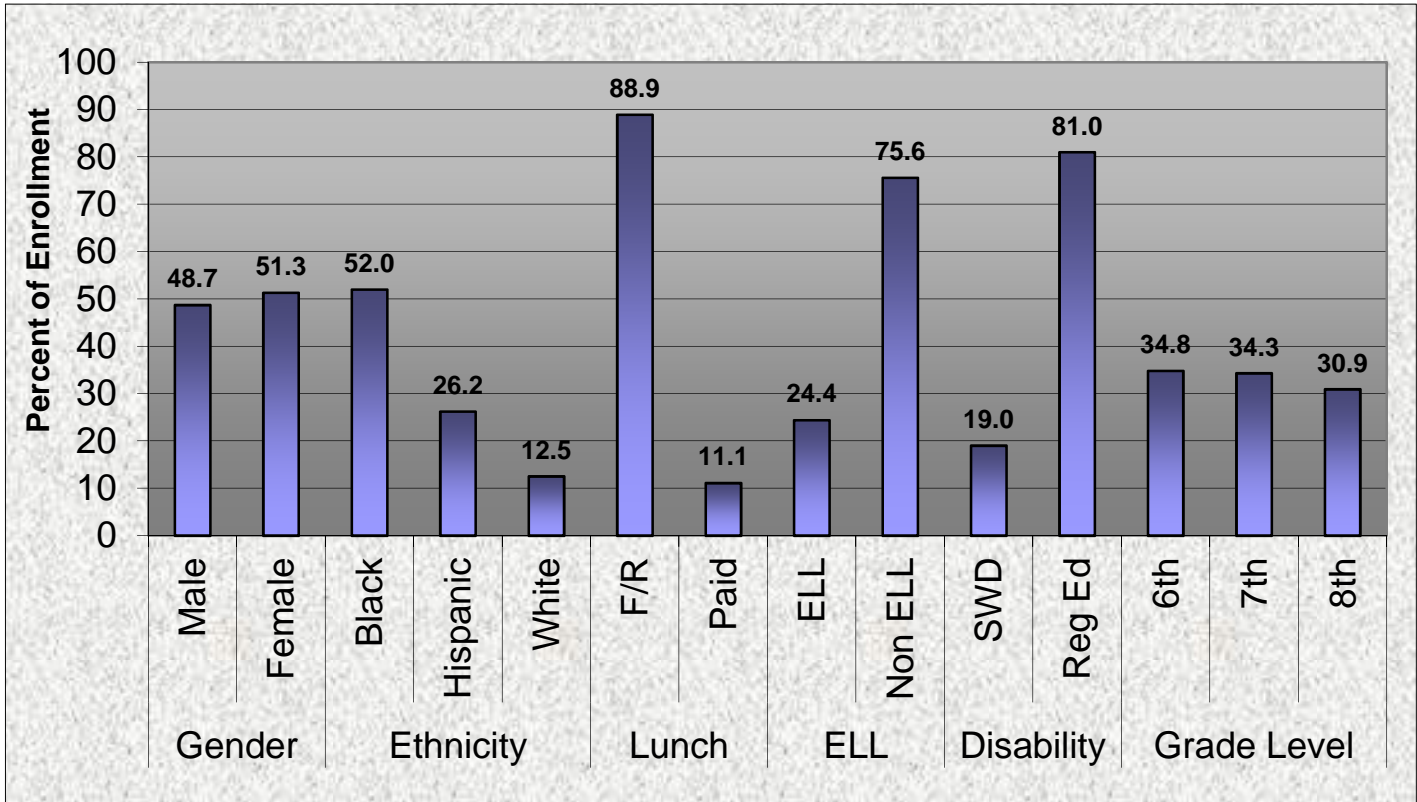

**School Demographic Profile for
Argentine Middle School
Based on Enrollment for October 2011**

**School Demographic Profile for
Arrowhead Middle School
Based on Enrollment for October 2011**

**School Demographic Profile for
Central Middle School
Based on Enrollment for October 2011**

**School Demographic Profile for
Coronado Middle School
Based on Enrollment for October 2011**

**School Demographic Profile for
Eisenhower Middle School
Based on Enrollment for October 2011**

**School Demographic Profile for
Northwest Middle School
Based on Enrollment for October 2011**