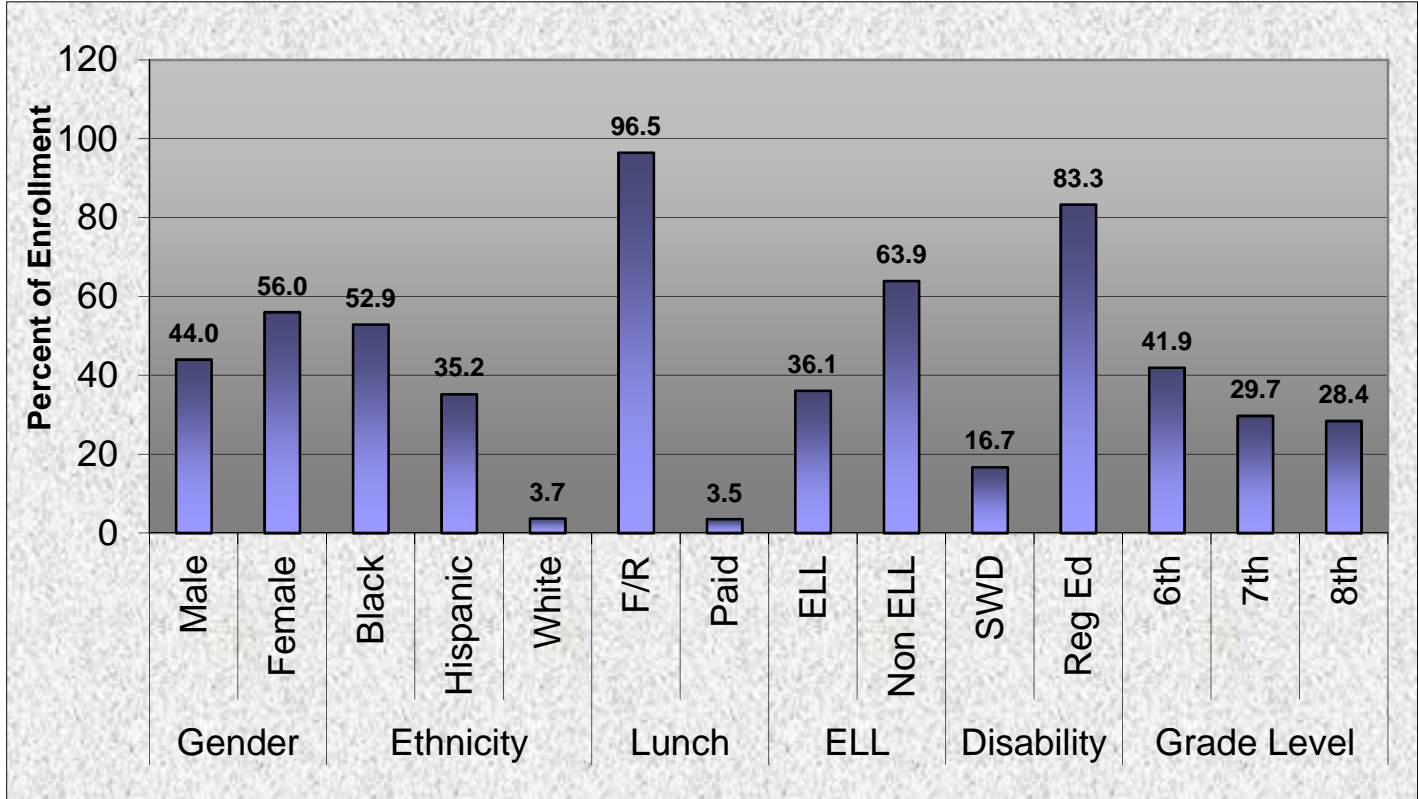

**School Demographic Profile for
Argentine Middle School
Based on Enrollment for October 2011**

**School Demographic Profile for
Arrowhead Middle School
Based on Enrollment for October 2011**

**School Demographic Profile for
Central Middle School
Based on Enrollment for October 2011**

**School Demographic Profile for
Coronado Middle School
Based on Enrollment for October 2011**

**School Demographic Profile for
Eisenhower Middle School
Based on Enrollment for October 2011**

**School Demographic Profile for
Northwest Middle School
Based on Enrollment for October 2011**