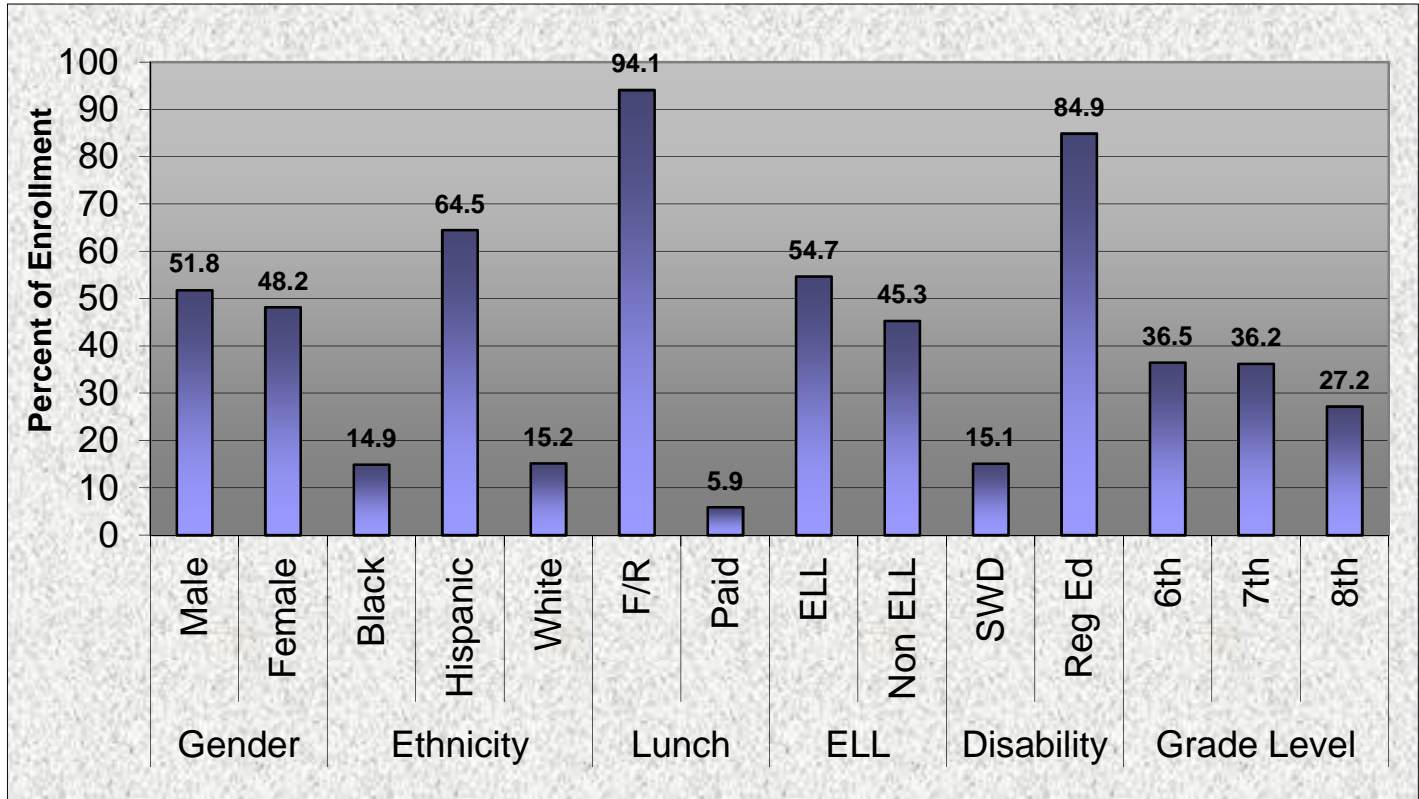

**School Demographic Profile for
Argentine Middle School
Based on Enrollment for October 2011**

**School Demographic Profile for
Arrowhead Middle School
Based on Enrollment for October 2011**

**School Demographic Profile for
Central Middle School
Based on Enrollment for October 2011**

**School Demographic Profile for
Coronado Middle School
Based on Enrollment for October 2011**

**School Demographic Profile for
Eisenhower Middle School
Based on Enrollment for October 2011**

**School Demographic Profile for
Northwest Middle School
Based on Enrollment for October 2011**