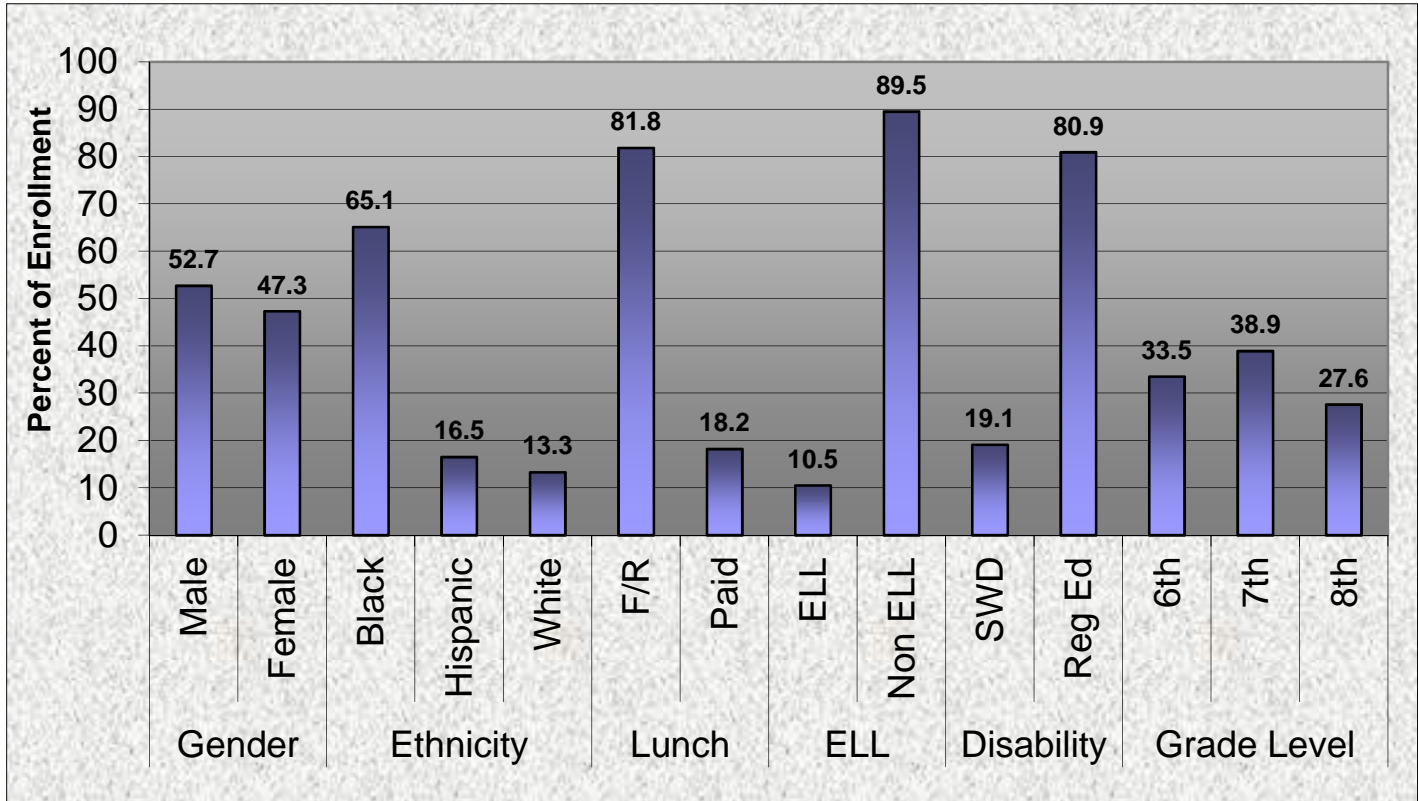

**School Demographic Profile for
Argentine Middle School
Based on Enrollment for October 2011**

**School Demographic Profile for
Arrowhead Middle School
Based on Enrollment for October 2011**

**School Demographic Profile for
Central Middle School
Based on Enrollment for October 2011**

**School Demographic Profile for
Coronado Middle School
Based on Enrollment for October 2011**

**School Demographic Profile for
Eisenhower Middle School
Based on Enrollment for October 2011**

**School Demographic Profile for
Northwest Middle School
Based on Enrollment for October 2011**