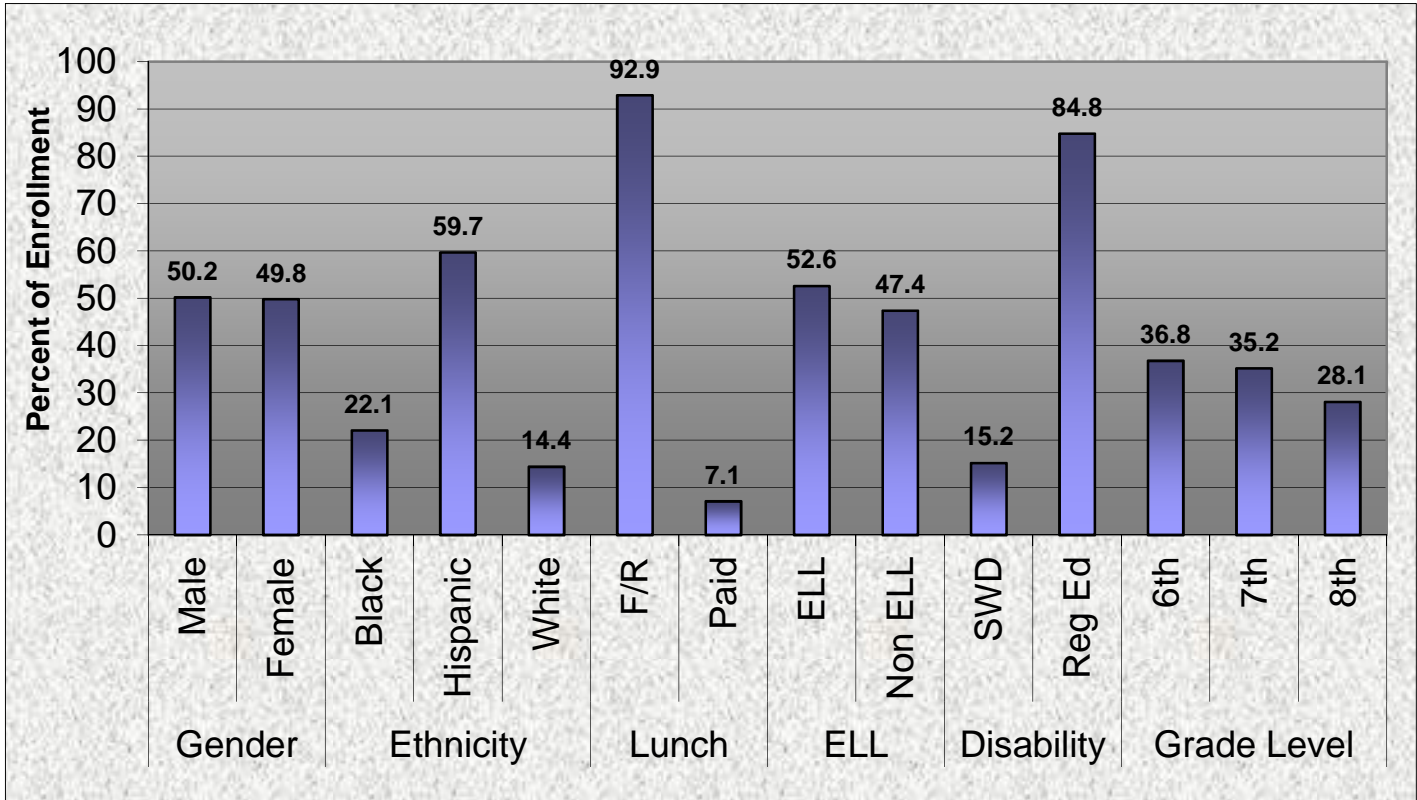

**School Demographic Profile for
Coronado Middle School
Based on Enrollment for October 2011**

**School Demographic Profile for
Eisenhower Middle School
Based on Enrollment for October 2011**

**School Demographic Profile for
Northwest Middle School
Based on Enrollment for October 2011**

**School Demographic Profile for
Rosedale Middle School
Based on Enrollment for October 2011**

**School Demographic Profile for
West Middle School
Based on Enrollment for October 2011**