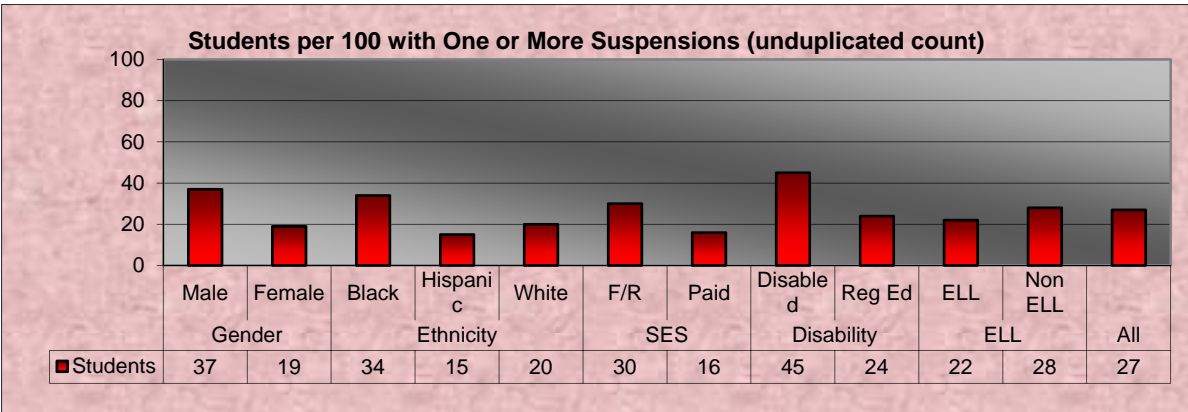

Eisenhower Middle School

Referral and Suspension Rates for 2010-11

	2006-07	2007-08	2008-09	2009-10	2010-11
Discipline Referrals	3,178	3,290	2,108	867	1,185
Suspensions	367	466	283	321	339