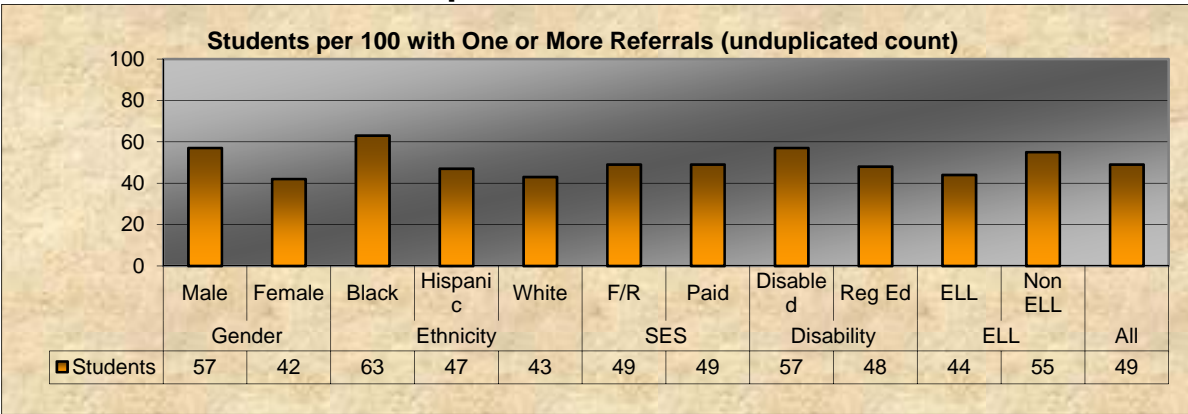

Rosedale Middle School

Referral and Suspension Rates for 2010-11

	2006-07	2007-08	2008-09	2009-10	2010-11
Discipline Referrals	1,247	1,173	724	792	977
Suspensions	229	267	204	226	375