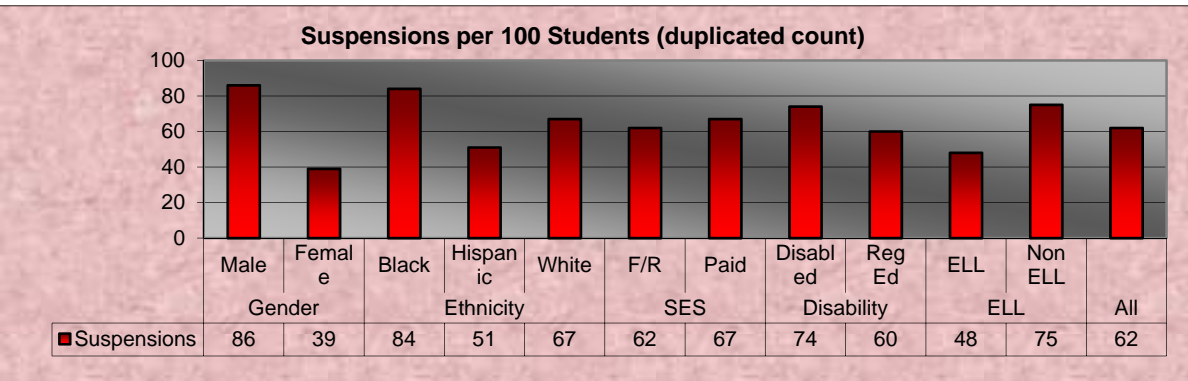

Rosedale Middle School

Referral and Suspension Rates for 2010-11

	2006-07	2007-08	2008-09	2009-10	2010-11
Discipline Referrals	1,247	1,173	724	792	977
Suspensions	229	267	204	226	375