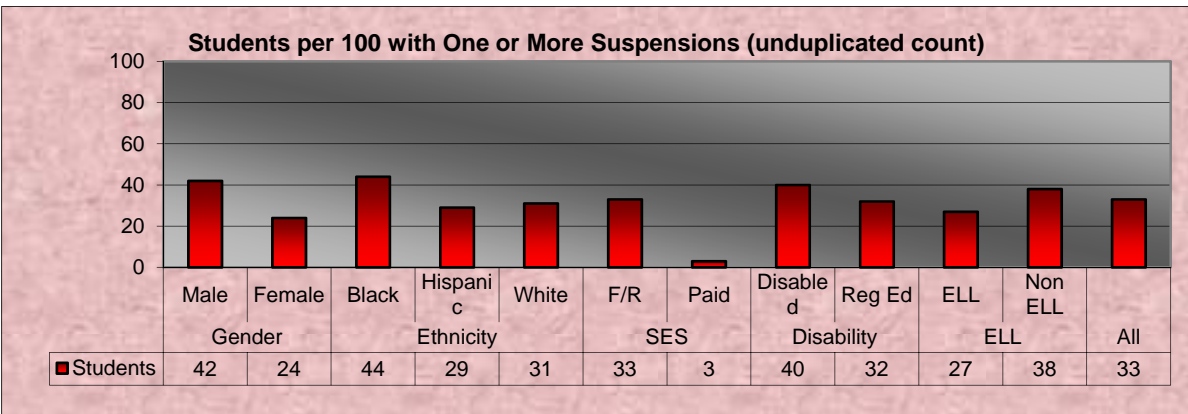

Rosedale Middle School

Referral and Suspension Rates for 2010-11

	2006-07	2007-08	2008-09	2009-10	2010-11
Discipline Referrals	1,247	1,173	724	792	977
Suspensions	229	267	204	226	375