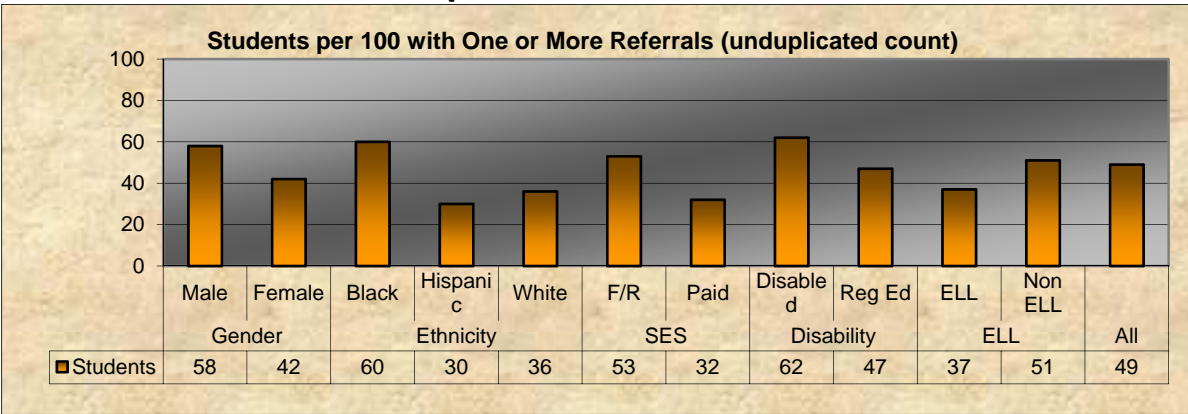

Eisenhower Middle School

Referral and Suspension Rates for 2010-11

	2006-07	2007-08	2008-09	2009-10	2010-11
Discipline Referrals	3,178	3,290	2,108	867	1,185
Suspensions	367	466	283	321	339