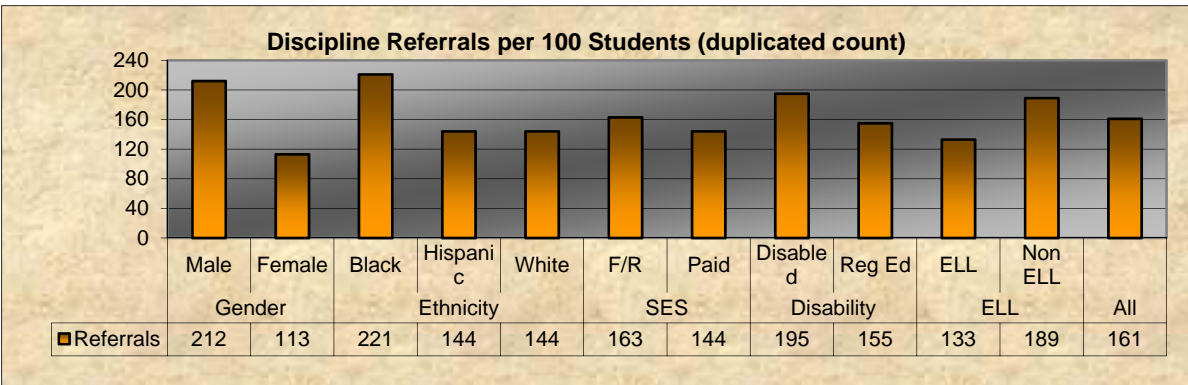

Rosedale Middle School

Referral and Suspension Rates for 2010-11

	2006-07	2007-08	2008-09	2009-10	2010-11
Discipline Referrals	1,247	1,173	724	792	977
Suspensions	229	267	204	226	375