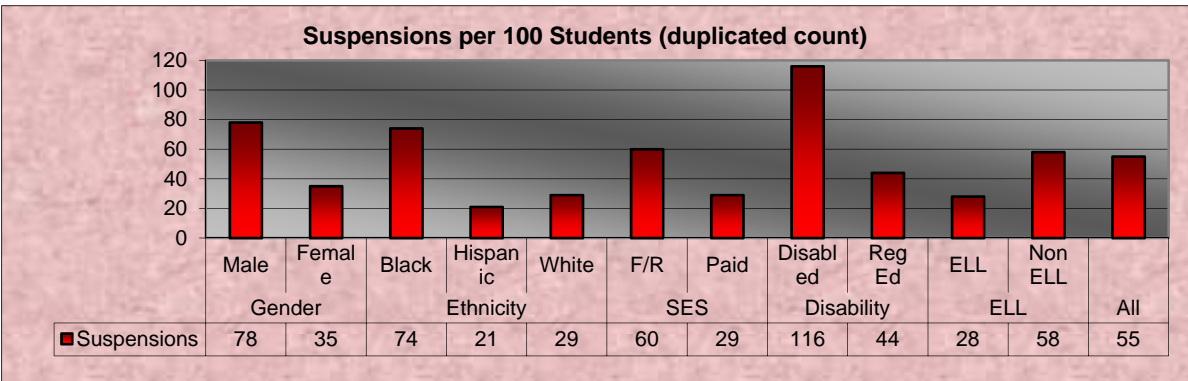

Eisenhower Middle School

Referral and Suspension Rates for 2010-11

	2006-07	2007-08	2008-09	2009-10	2010-11
Discipline Referrals	3,178	3,290	2,108	867	1,185
Suspensions	367	466	283	321	339