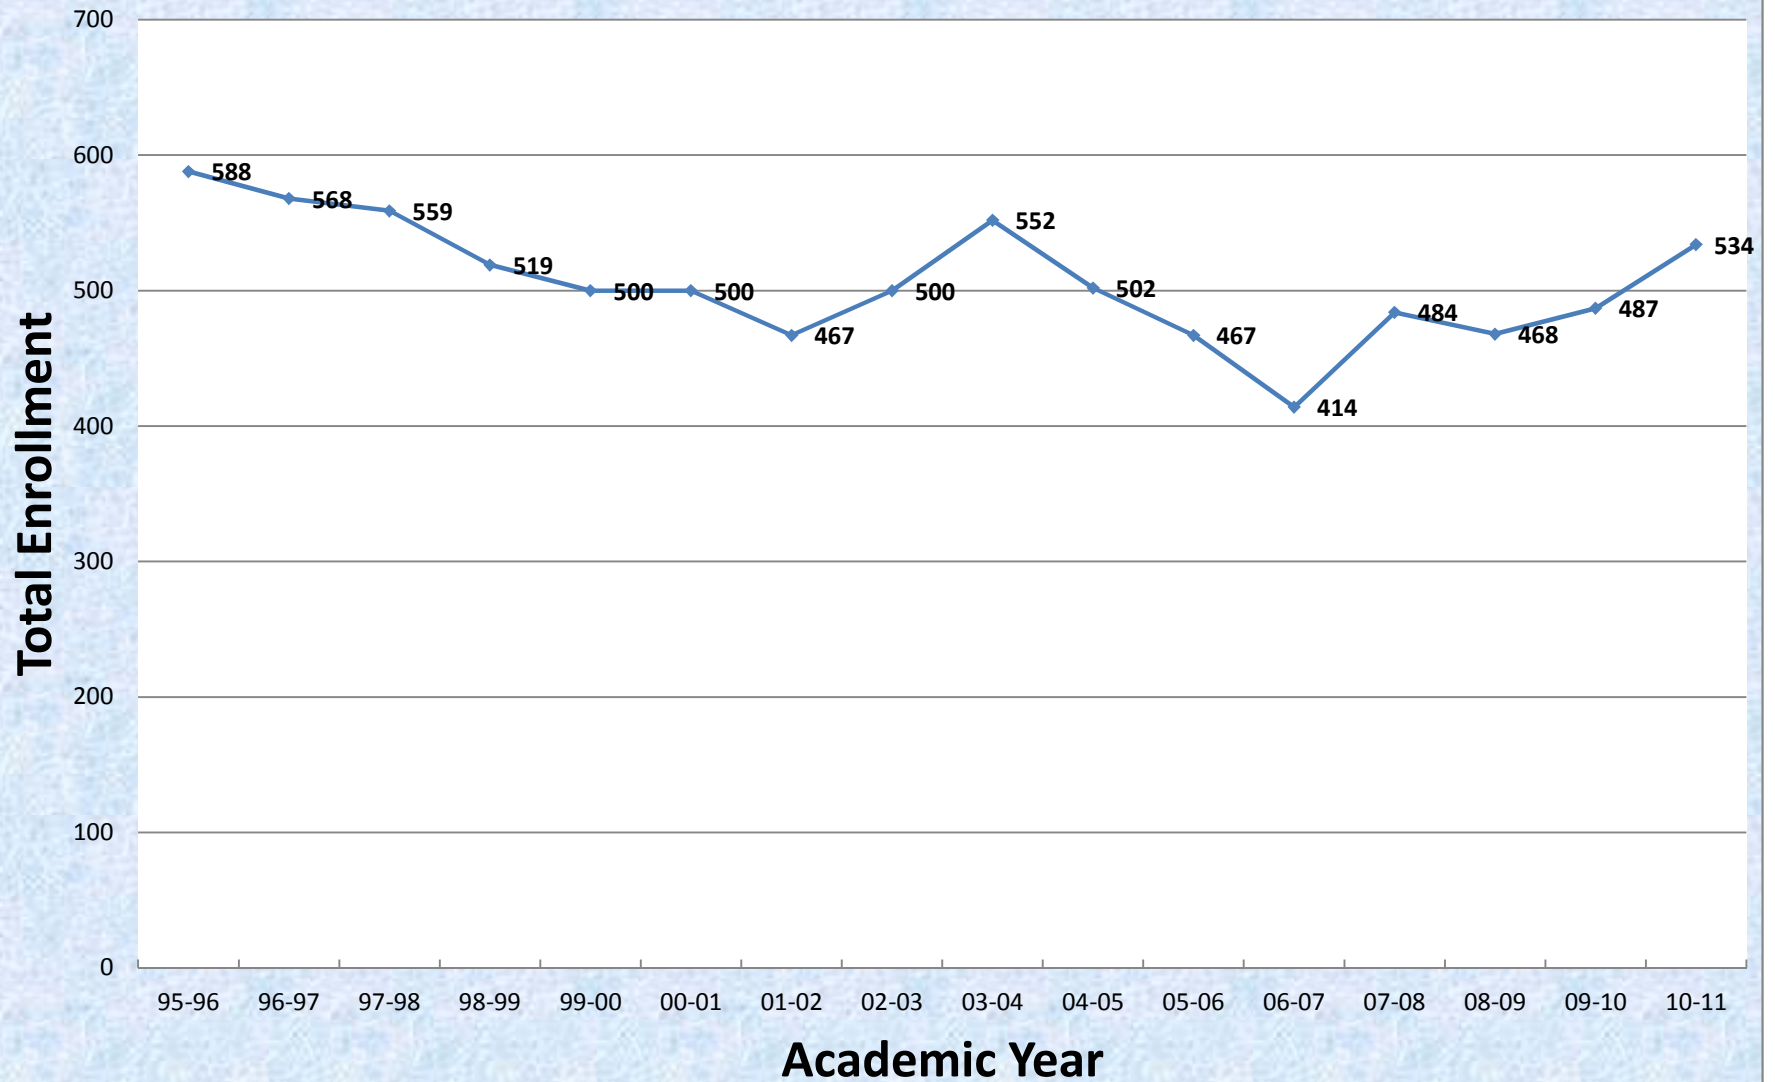

Historical and Current September 20 Enrollment at Argentine Middle School

Historical and Current September 20 Enrollment at Arrowhead Middle School

Historical and Current September 20 Enrollment at Central Middle School

Historical and Current September 20 Enrollment at Coronado Middle School

Historical and Current September 20 Enrollment at Eisenhower Middle School

Historical and Current September 20 Enrollment at Northwest Middle School

Historical and Current September 20 Enrollment at Rosedale Middle School

Historical and Current September 20 Enrollment at West Middle School