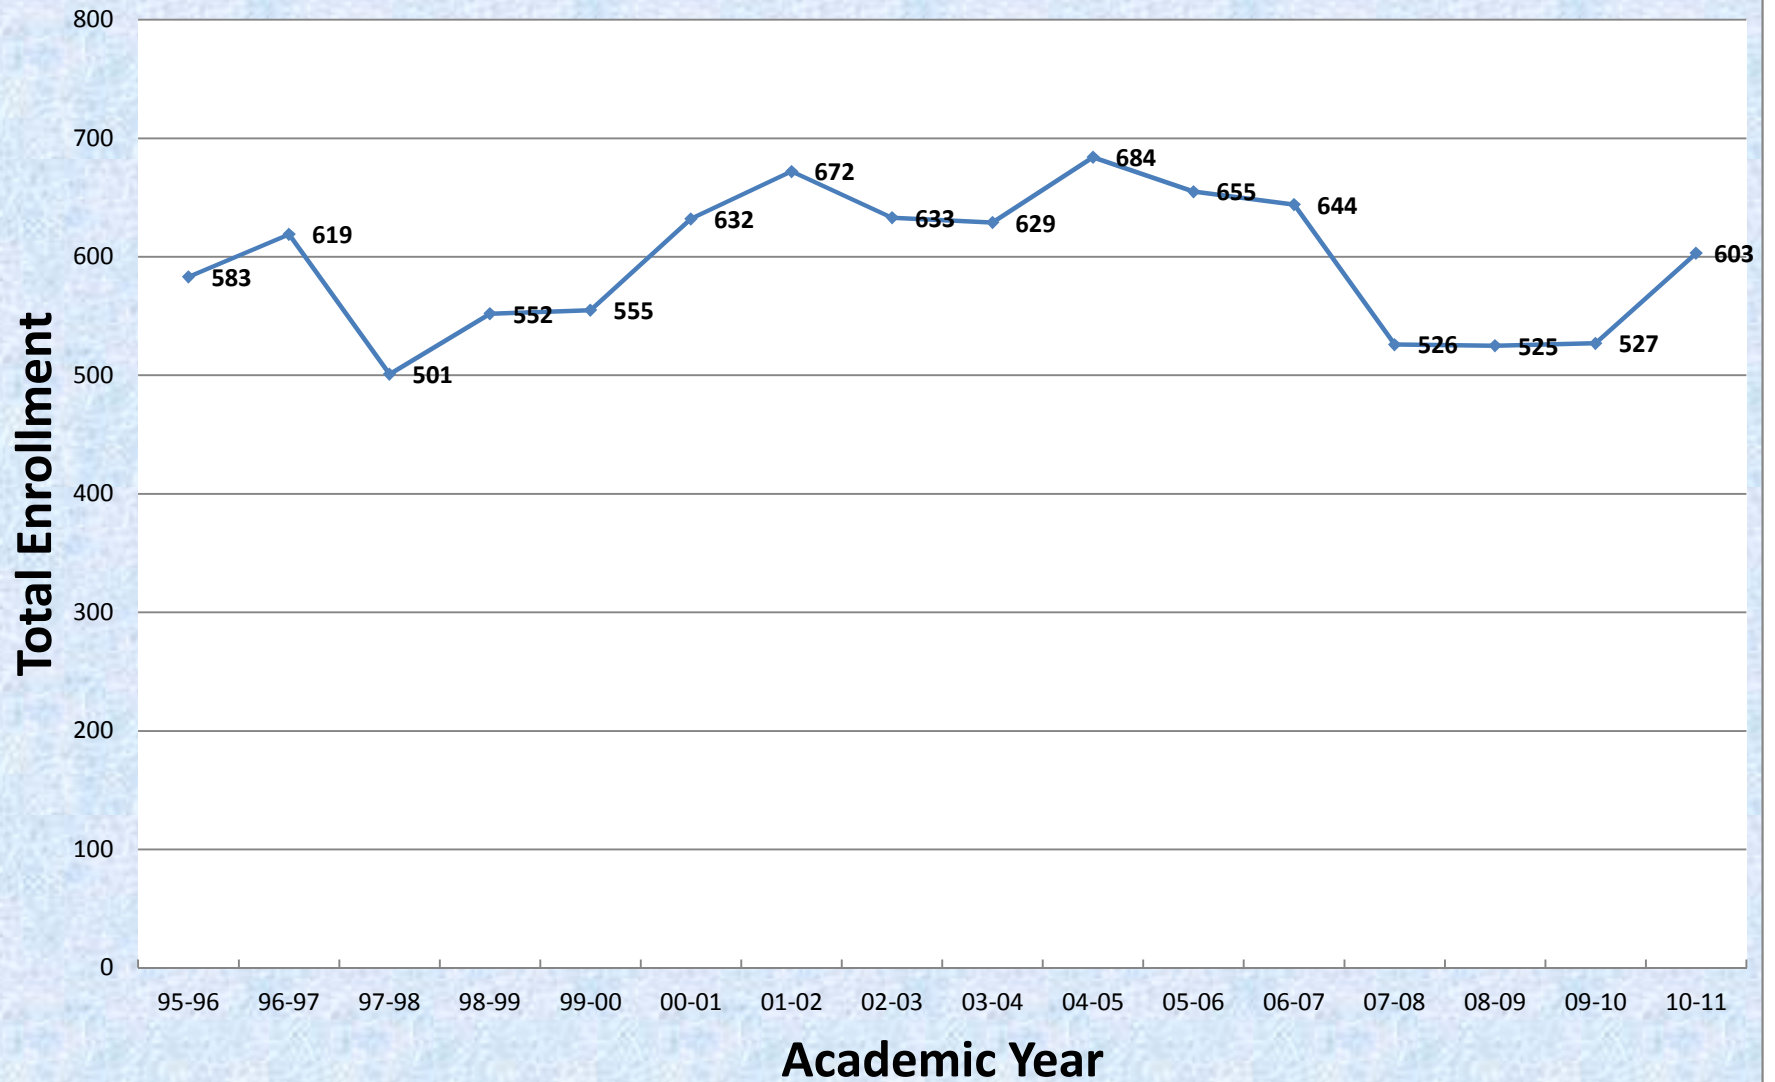

Historical and Current September 20 Enrollment at Argentine Middle School

Historical and Current September 20 Enrollment at Arrowhead Middle School

Historical and Current September 20 Enrollment at Central Middle School

Historical and Current September 20 Enrollment at Coronado Middle School

Historical and Current September 20 Enrollment at Eisenhower Middle School

Historical and Current September 20 Enrollment at Northwest Middle School

Historical and Current September 20 Enrollment at Rosedale Middle School

Historical and Current September 20 Enrollment at West Middle School