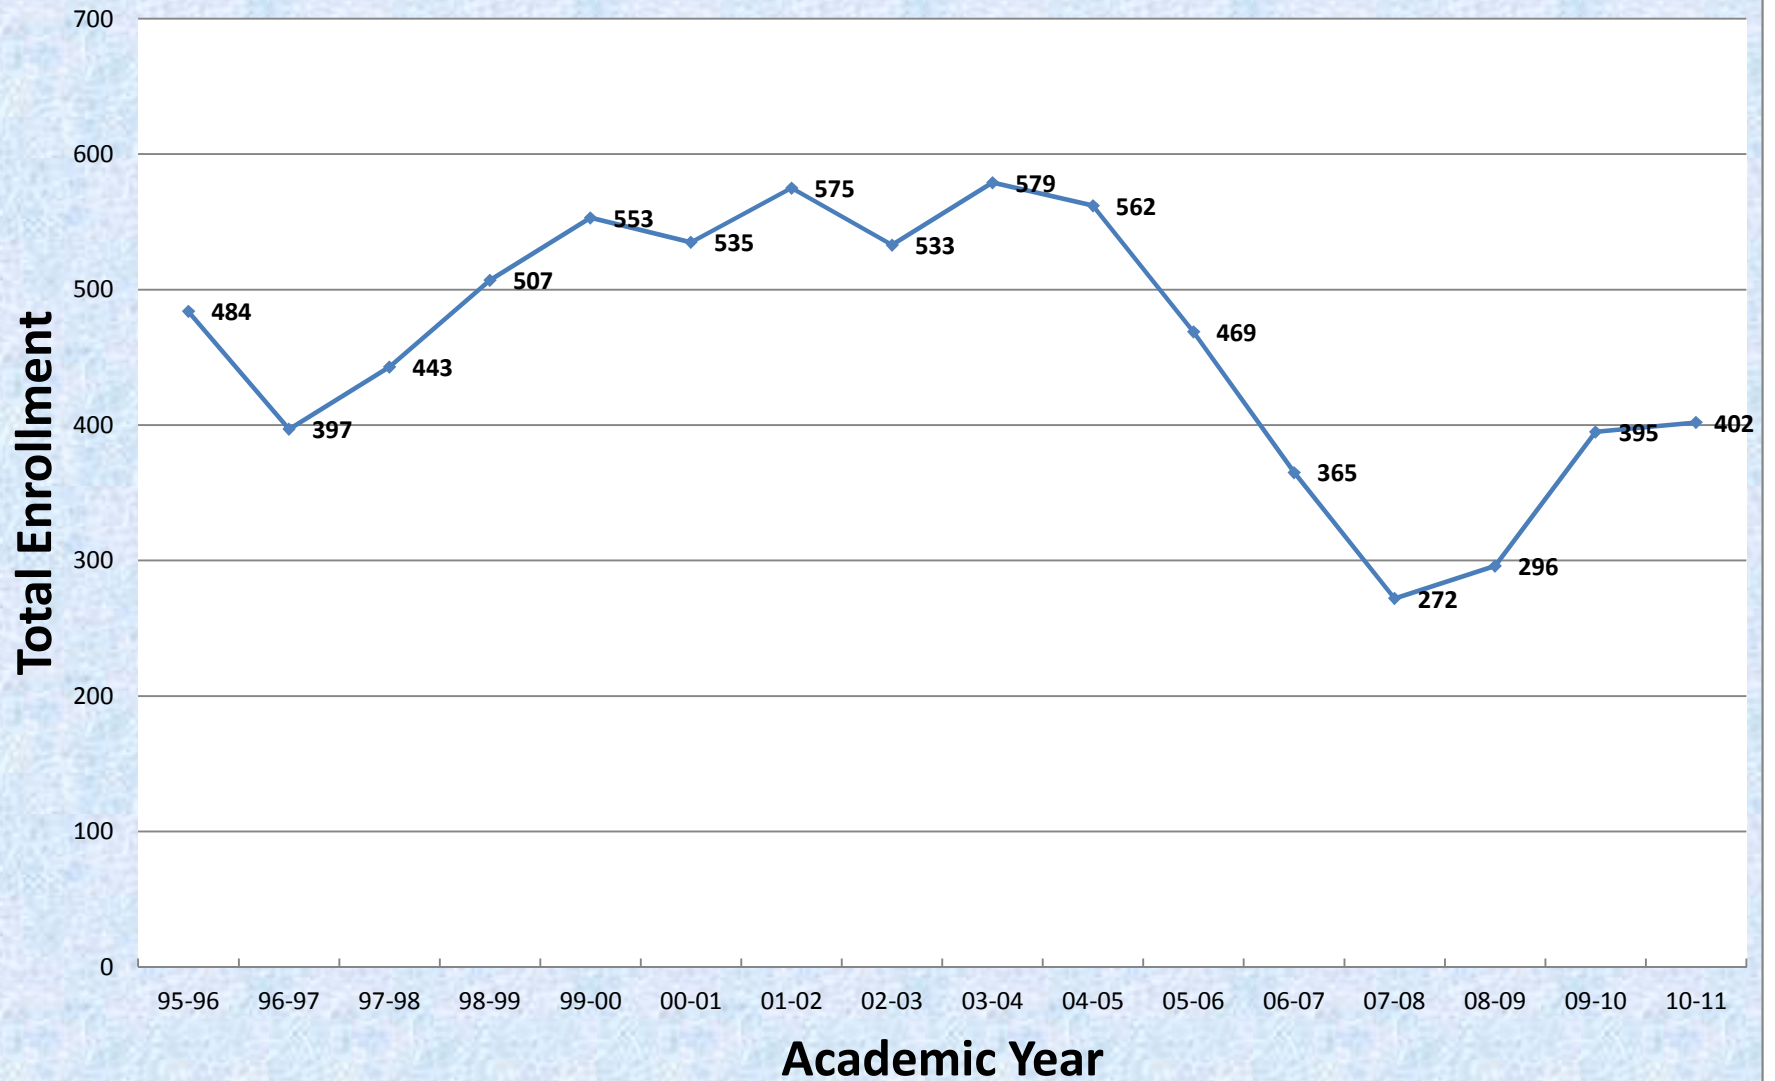

Historical and Current September 20 Enrollment at Argentine Middle School

Historical and Current September 20 Enrollment at Arrowhead Middle School

Historical and Current September 20 Enrollment at Central Middle School

Historical and Current September 20 Enrollment at Coronado Middle School

Historical and Current September 20 Enrollment at Eisenhower Middle School

Historical and Current September 20 Enrollment at Northwest Middle School

Historical and Current September 20 Enrollment at Rosedale Middle School

Historical and Current September 20 Enrollment at West Middle School