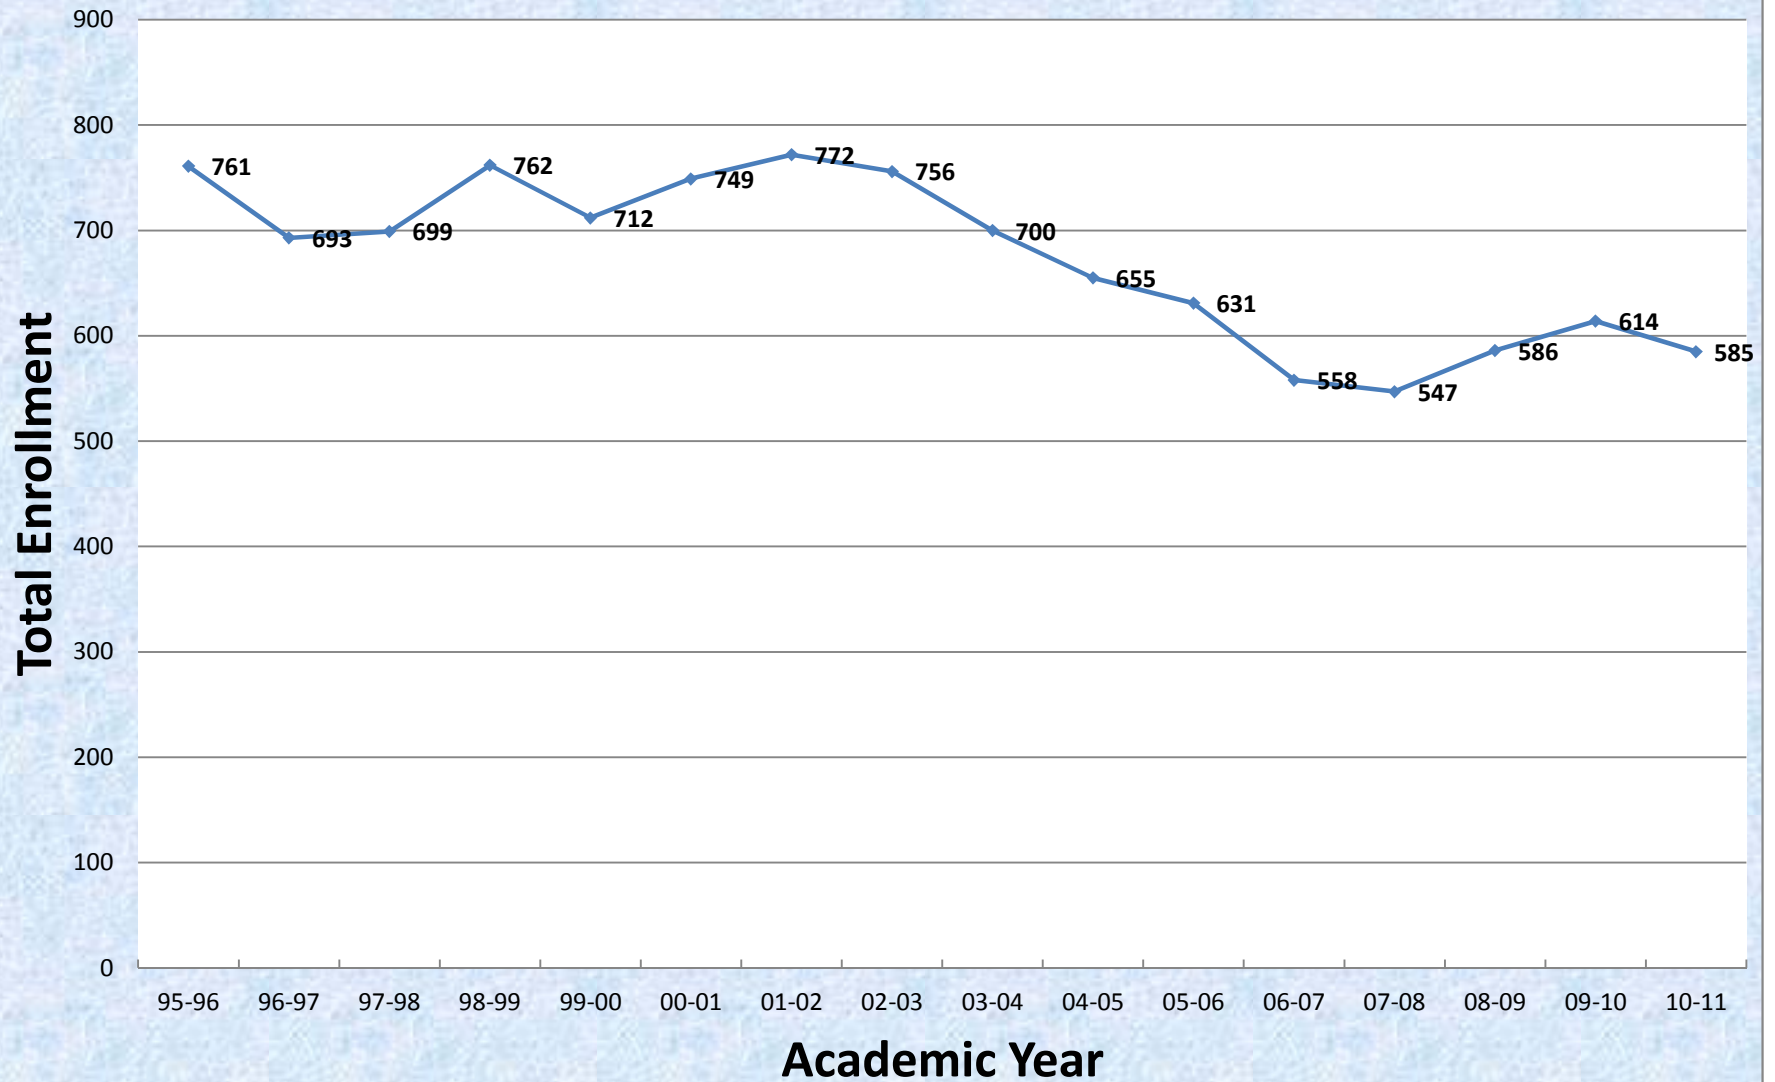

Historical and Current September 20 Enrollment at Argentine Middle School

Historical and Current September 20 Enrollment at Arrowhead Middle School

Historical and Current September 20 Enrollment at Central Middle School

Historical and Current September 20 Enrollment at Coronado Middle School

Historical and Current September 20 Enrollment at Eisenhower Middle School

Historical and Current September 20 Enrollment at Northwest Middle School

Historical and Current September 20 Enrollment at Rosedale Middle School

Historical and Current September 20 Enrollment at West Middle School