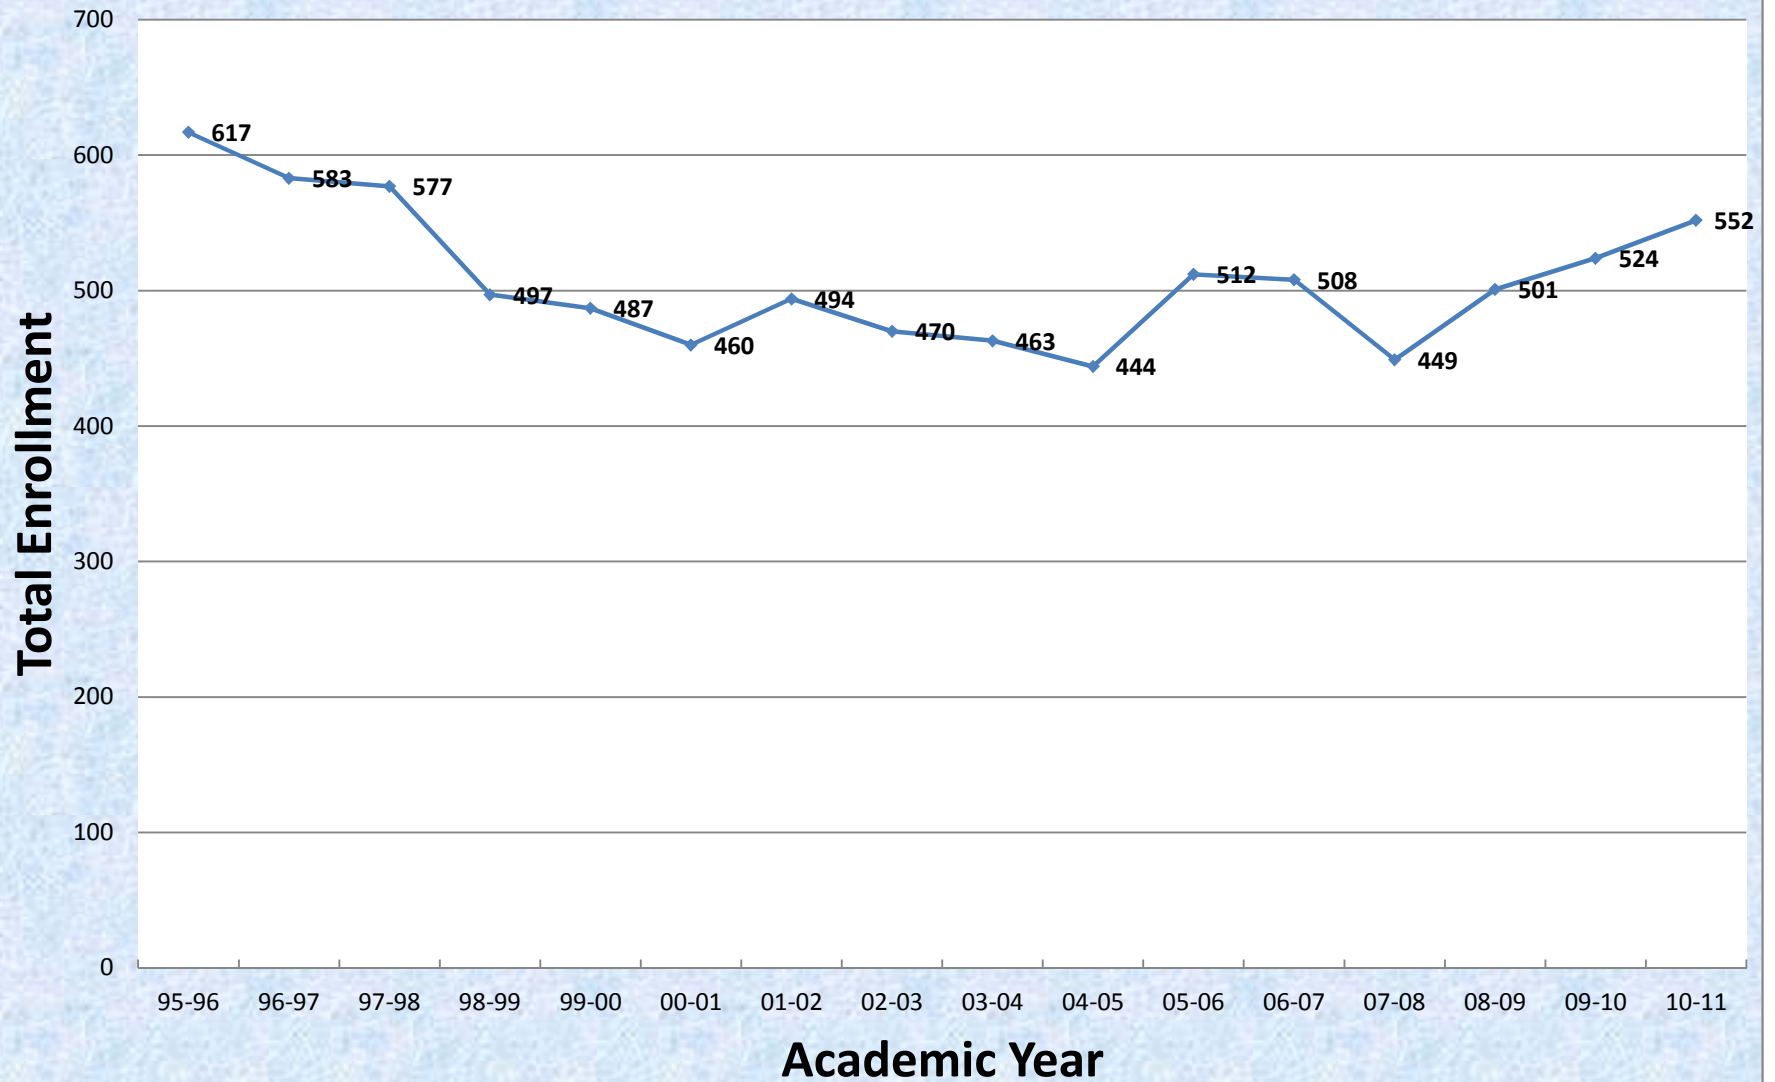

Historical and Current September 20 Enrollment at Argentine Middle School

Historical and Current September 20 Enrollment at Arrowhead Middle School

Historical and Current September 20 Enrollment at Central Middle School

Historical and Current September 20 Enrollment at Coronado Middle School

Historical and Current September 20 Enrollment at Eisenhower Middle School

Historical and Current September 20 Enrollment at Northwest Middle School

Historical and Current September 20 Enrollment at Rosedale Middle School

Historical and Current September 20 Enrollment at West Middle School