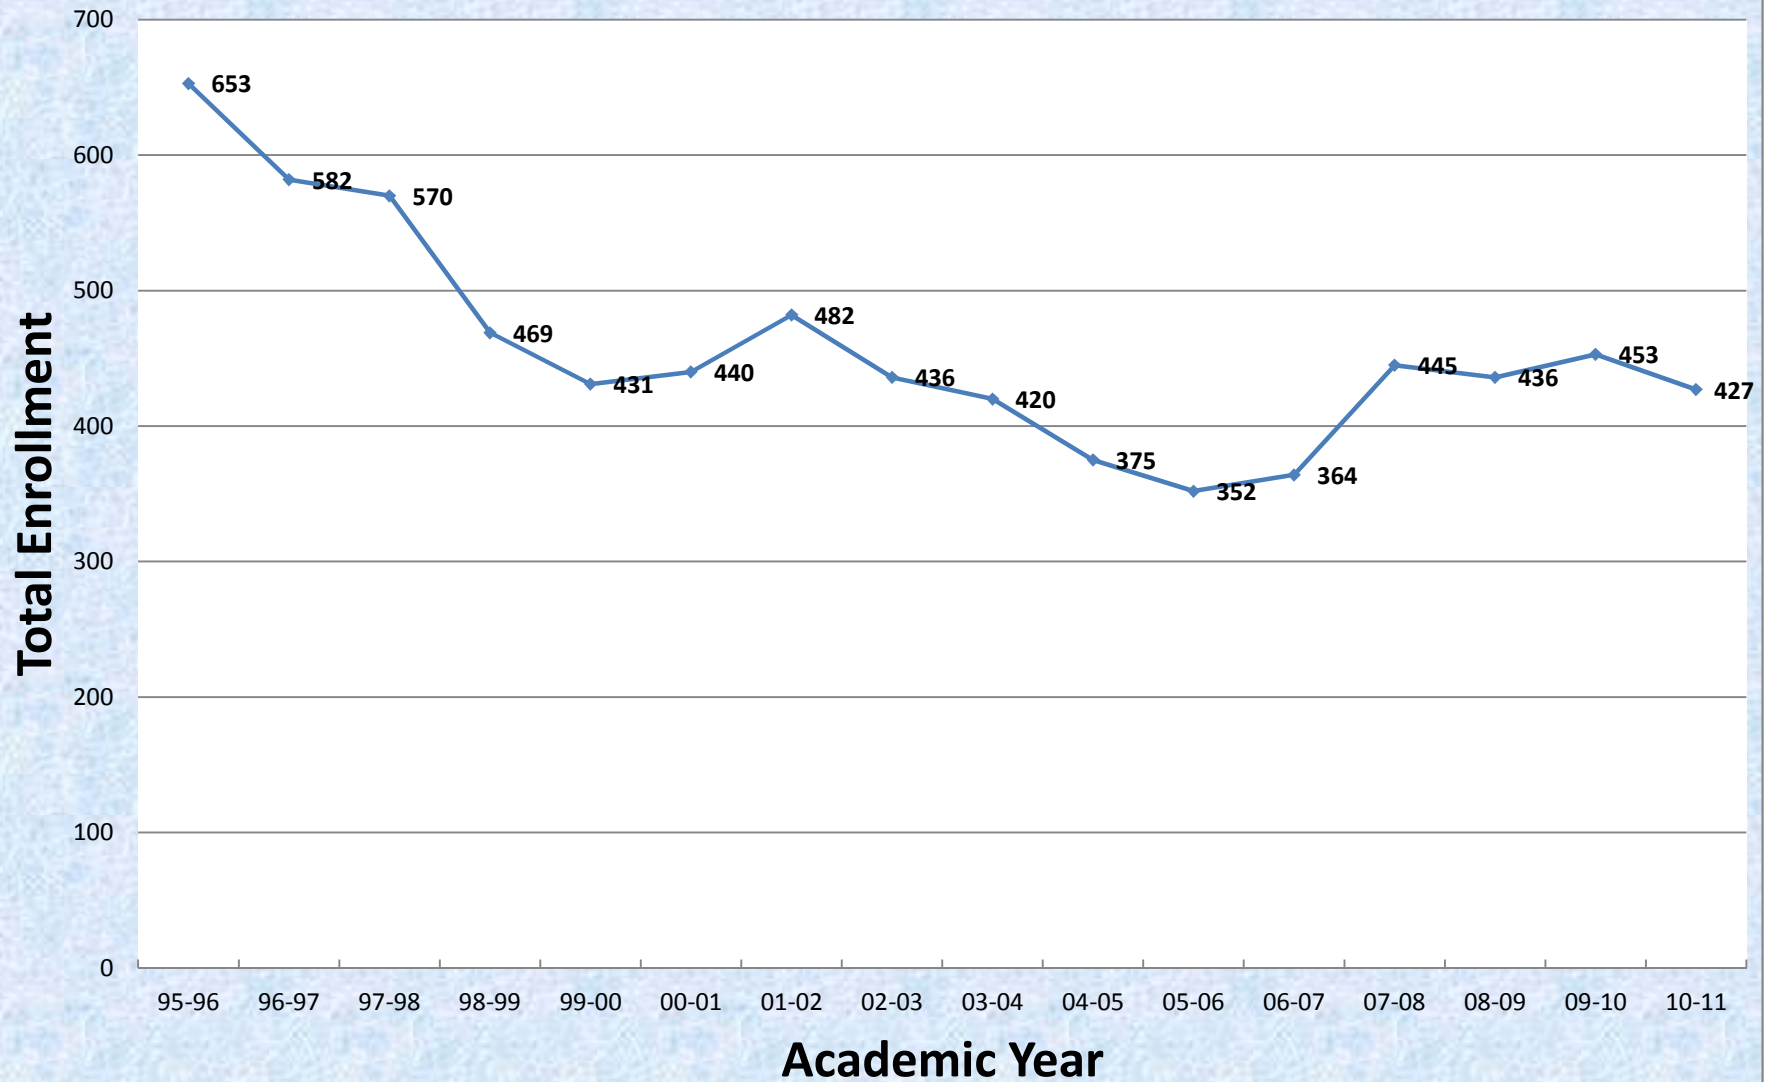

Historical and Current September 20 Enrollment at Argentine Middle School

Historical and Current September 20 Enrollment at Arrowhead Middle School

Historical and Current September 20 Enrollment at Central Middle School

Historical and Current September 20 Enrollment at Coronado Middle School

Historical and Current September 20 Enrollment at Eisenhower Middle School

Historical and Current September 20 Enrollment at Northwest Middle School

Historical and Current September 20 Enrollment at Rosedale Middle School

Historical and Current September 20 Enrollment at West Middle School