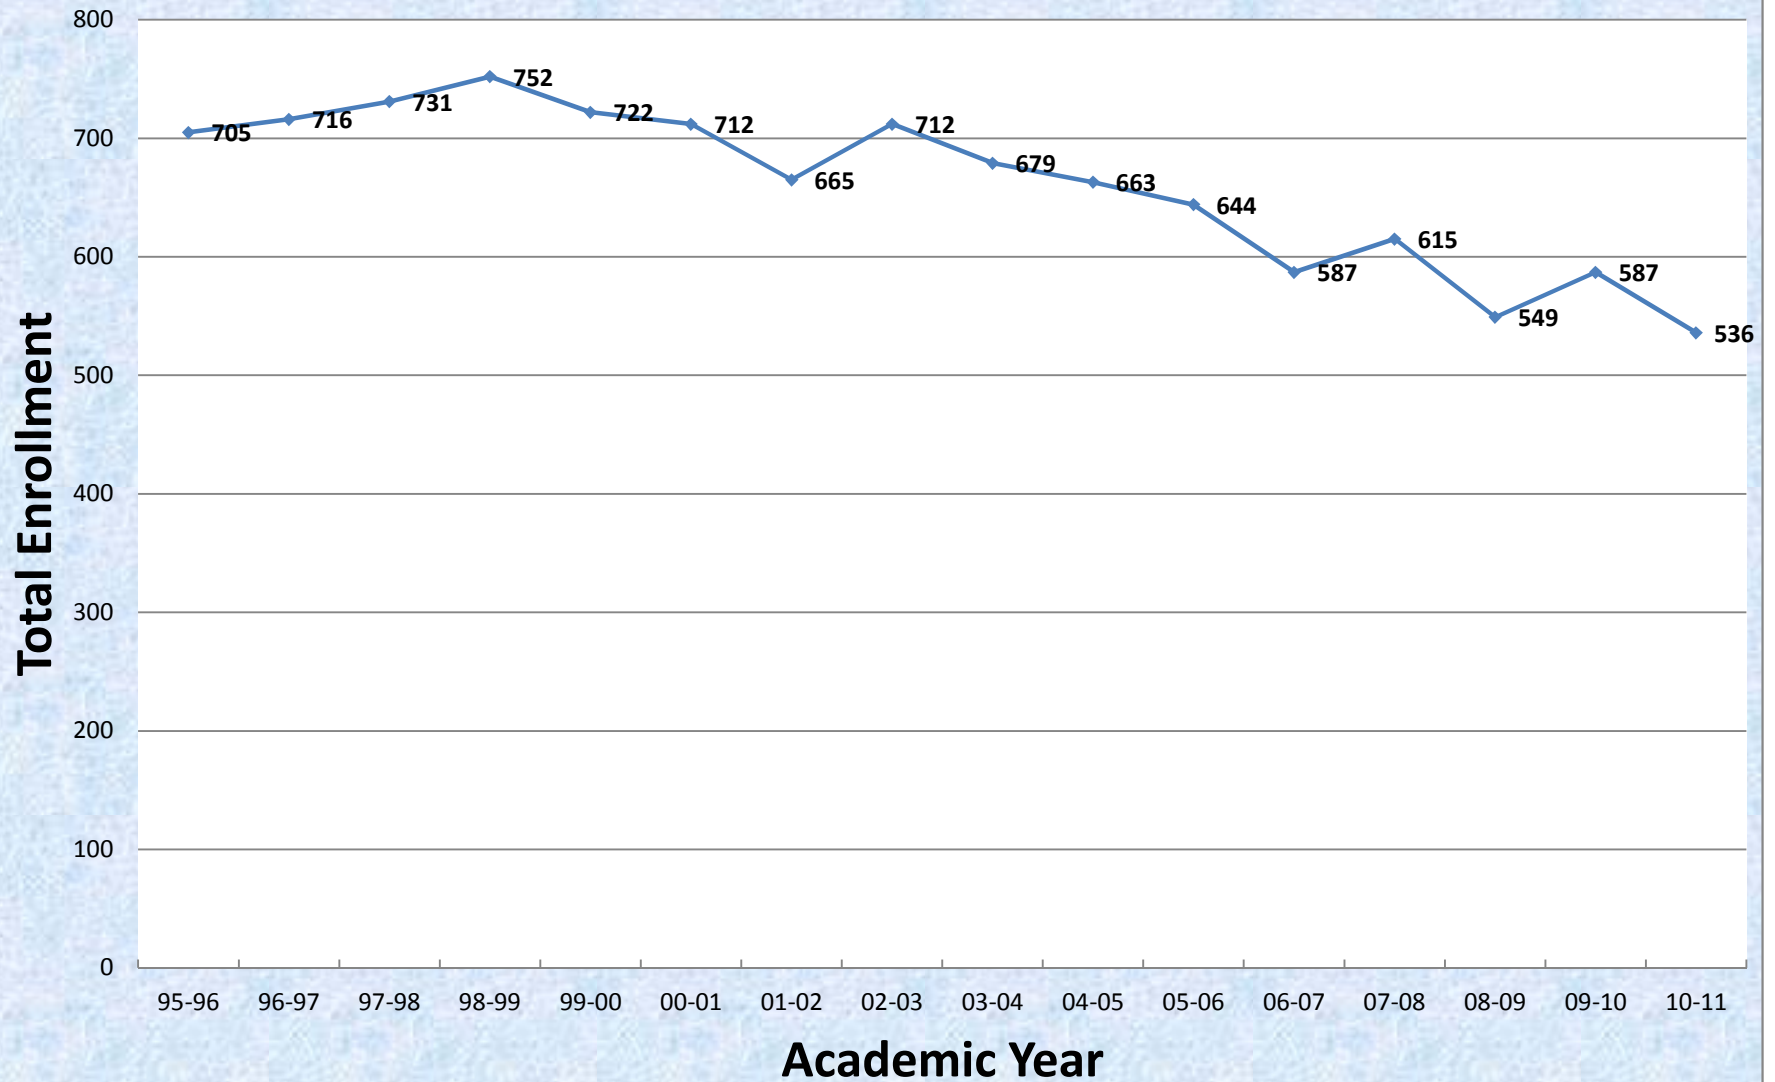

Historical and Current September 20 Enrollment at Argentine Middle School

Historical and Current September 20 Enrollment at Arrowhead Middle School

Historical and Current September 20 Enrollment at Central Middle School

Historical and Current September 20 Enrollment at Coronado Middle School

Historical and Current September 20 Enrollment at Eisenhower Middle School

Historical and Current September 20 Enrollment at Northwest Middle School

Historical and Current September 20 Enrollment at Rosedale Middle School

Historical and Current September 20 Enrollment at West Middle School