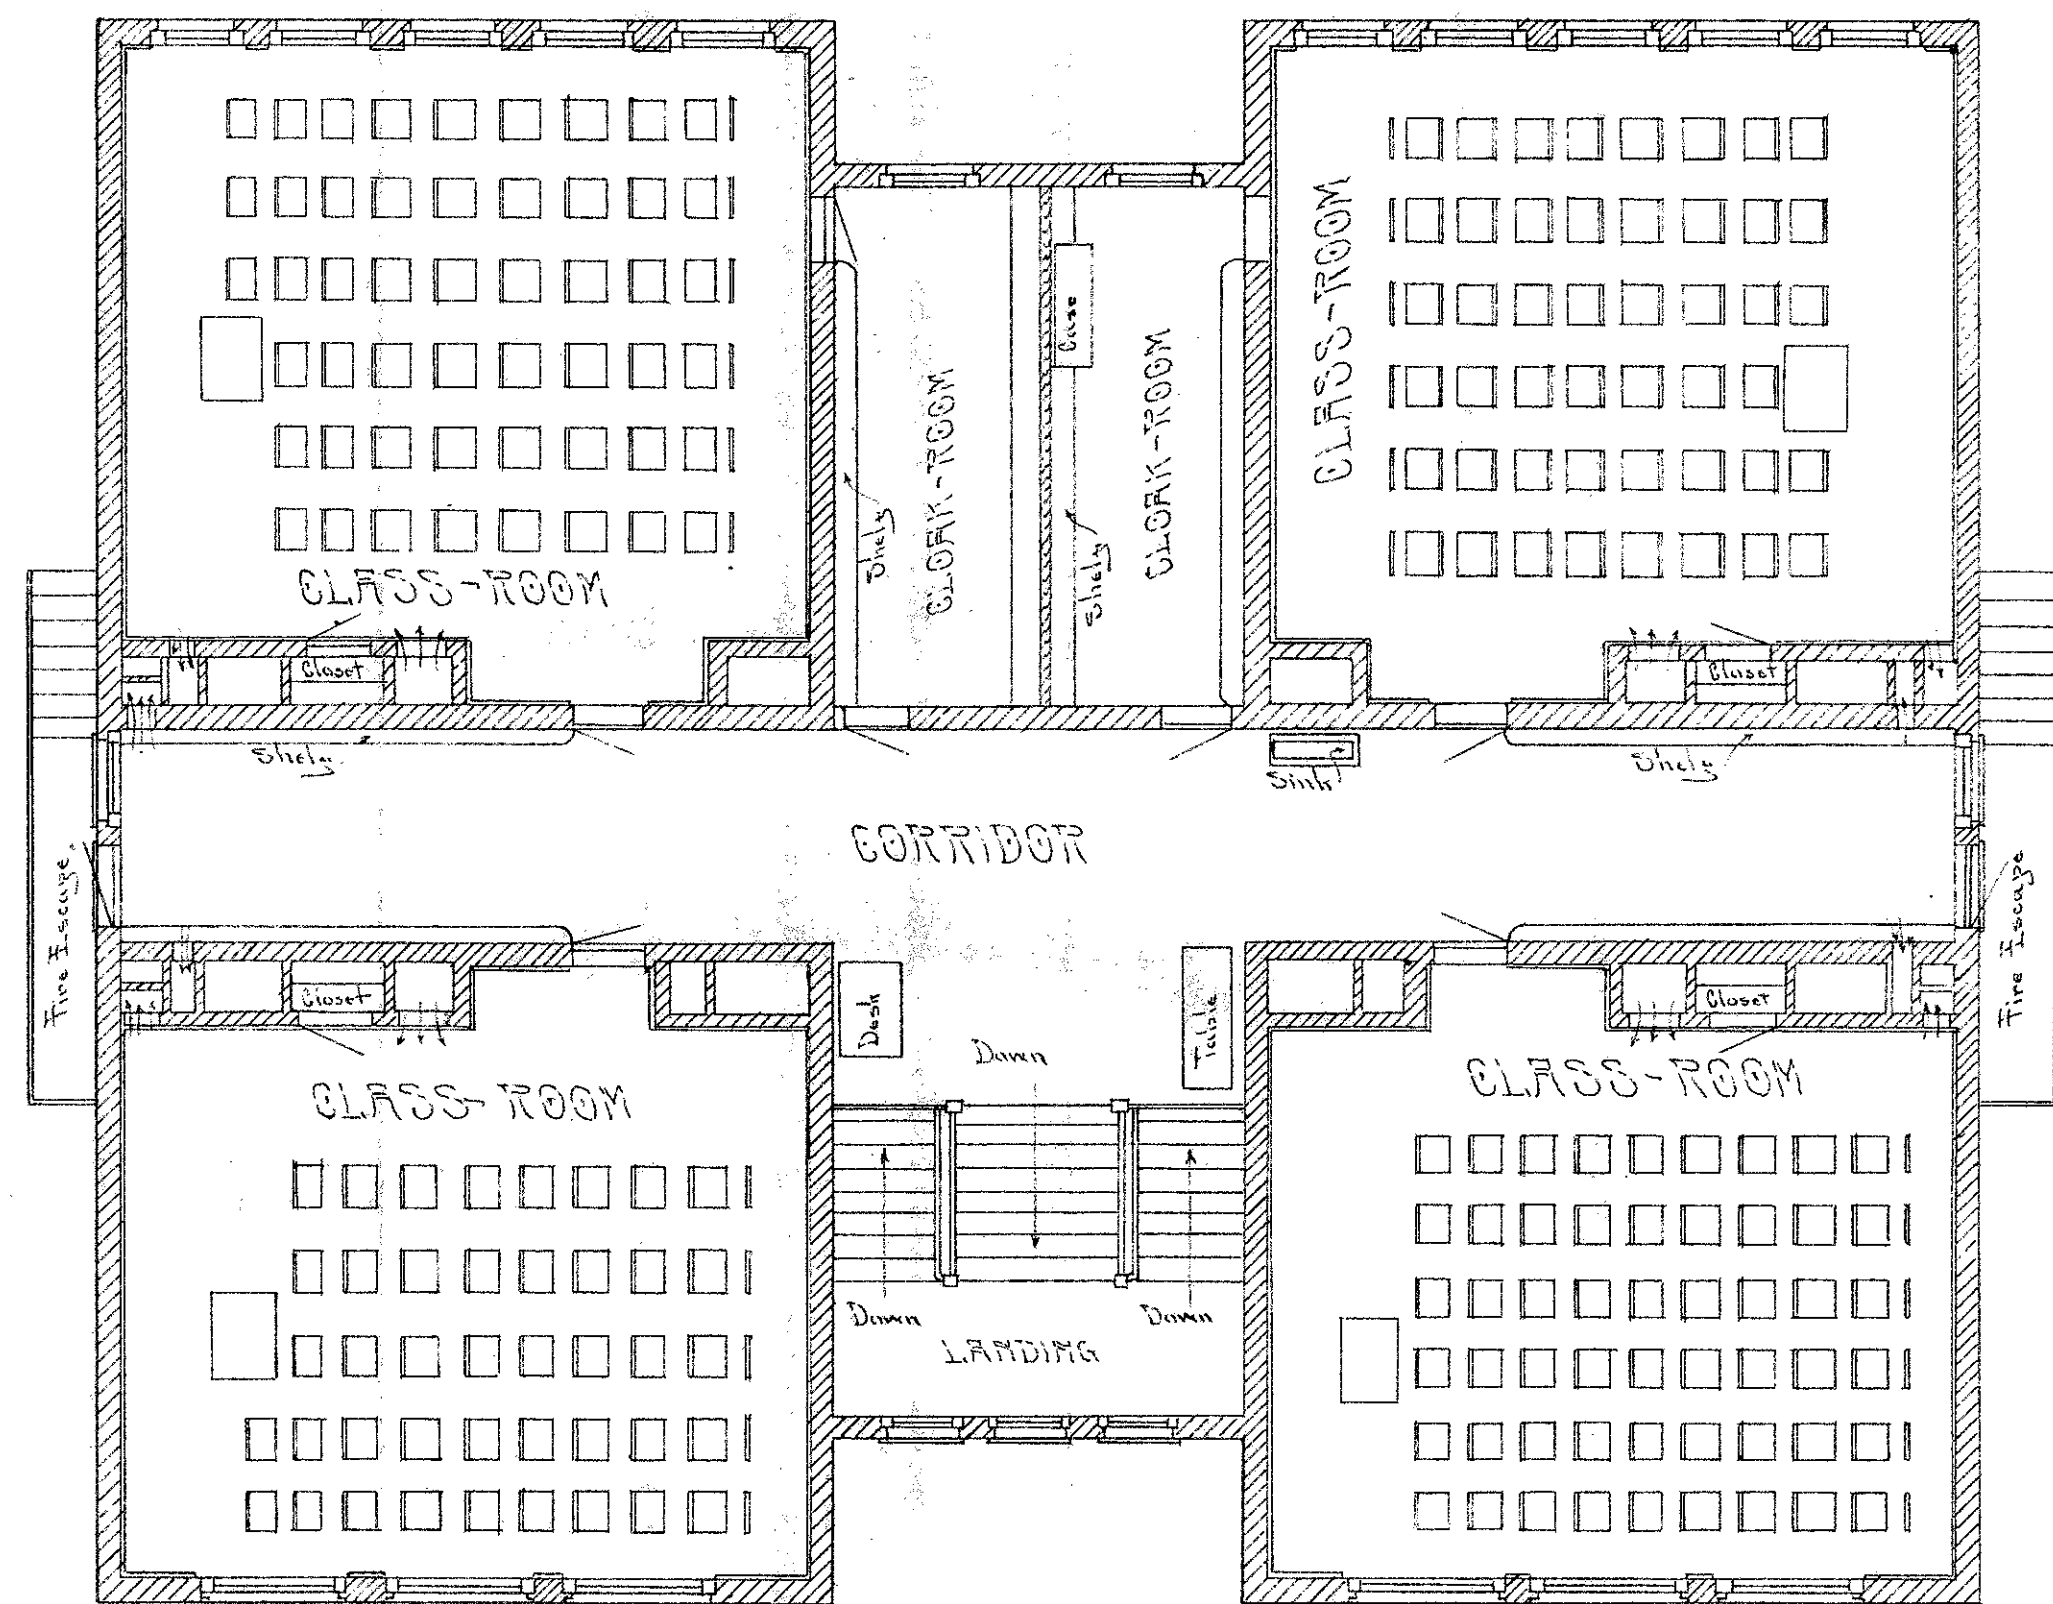

CROSS - SECTION

SECOND-FLOOR-PLAN

BANCROFT - SCHOOL

Smithwestern Appraisal, Cos	
Kansas City, Mo.	
Division: 2nd Floor & Cross Section	
Bancroft School, K.C.M.	
Date - Oct. 1913.	
Drawn - Geo. F.	
Traced to P.T.	Checked by J.L.
Approved by J.L.	Scale 1/8" = 1'-0"