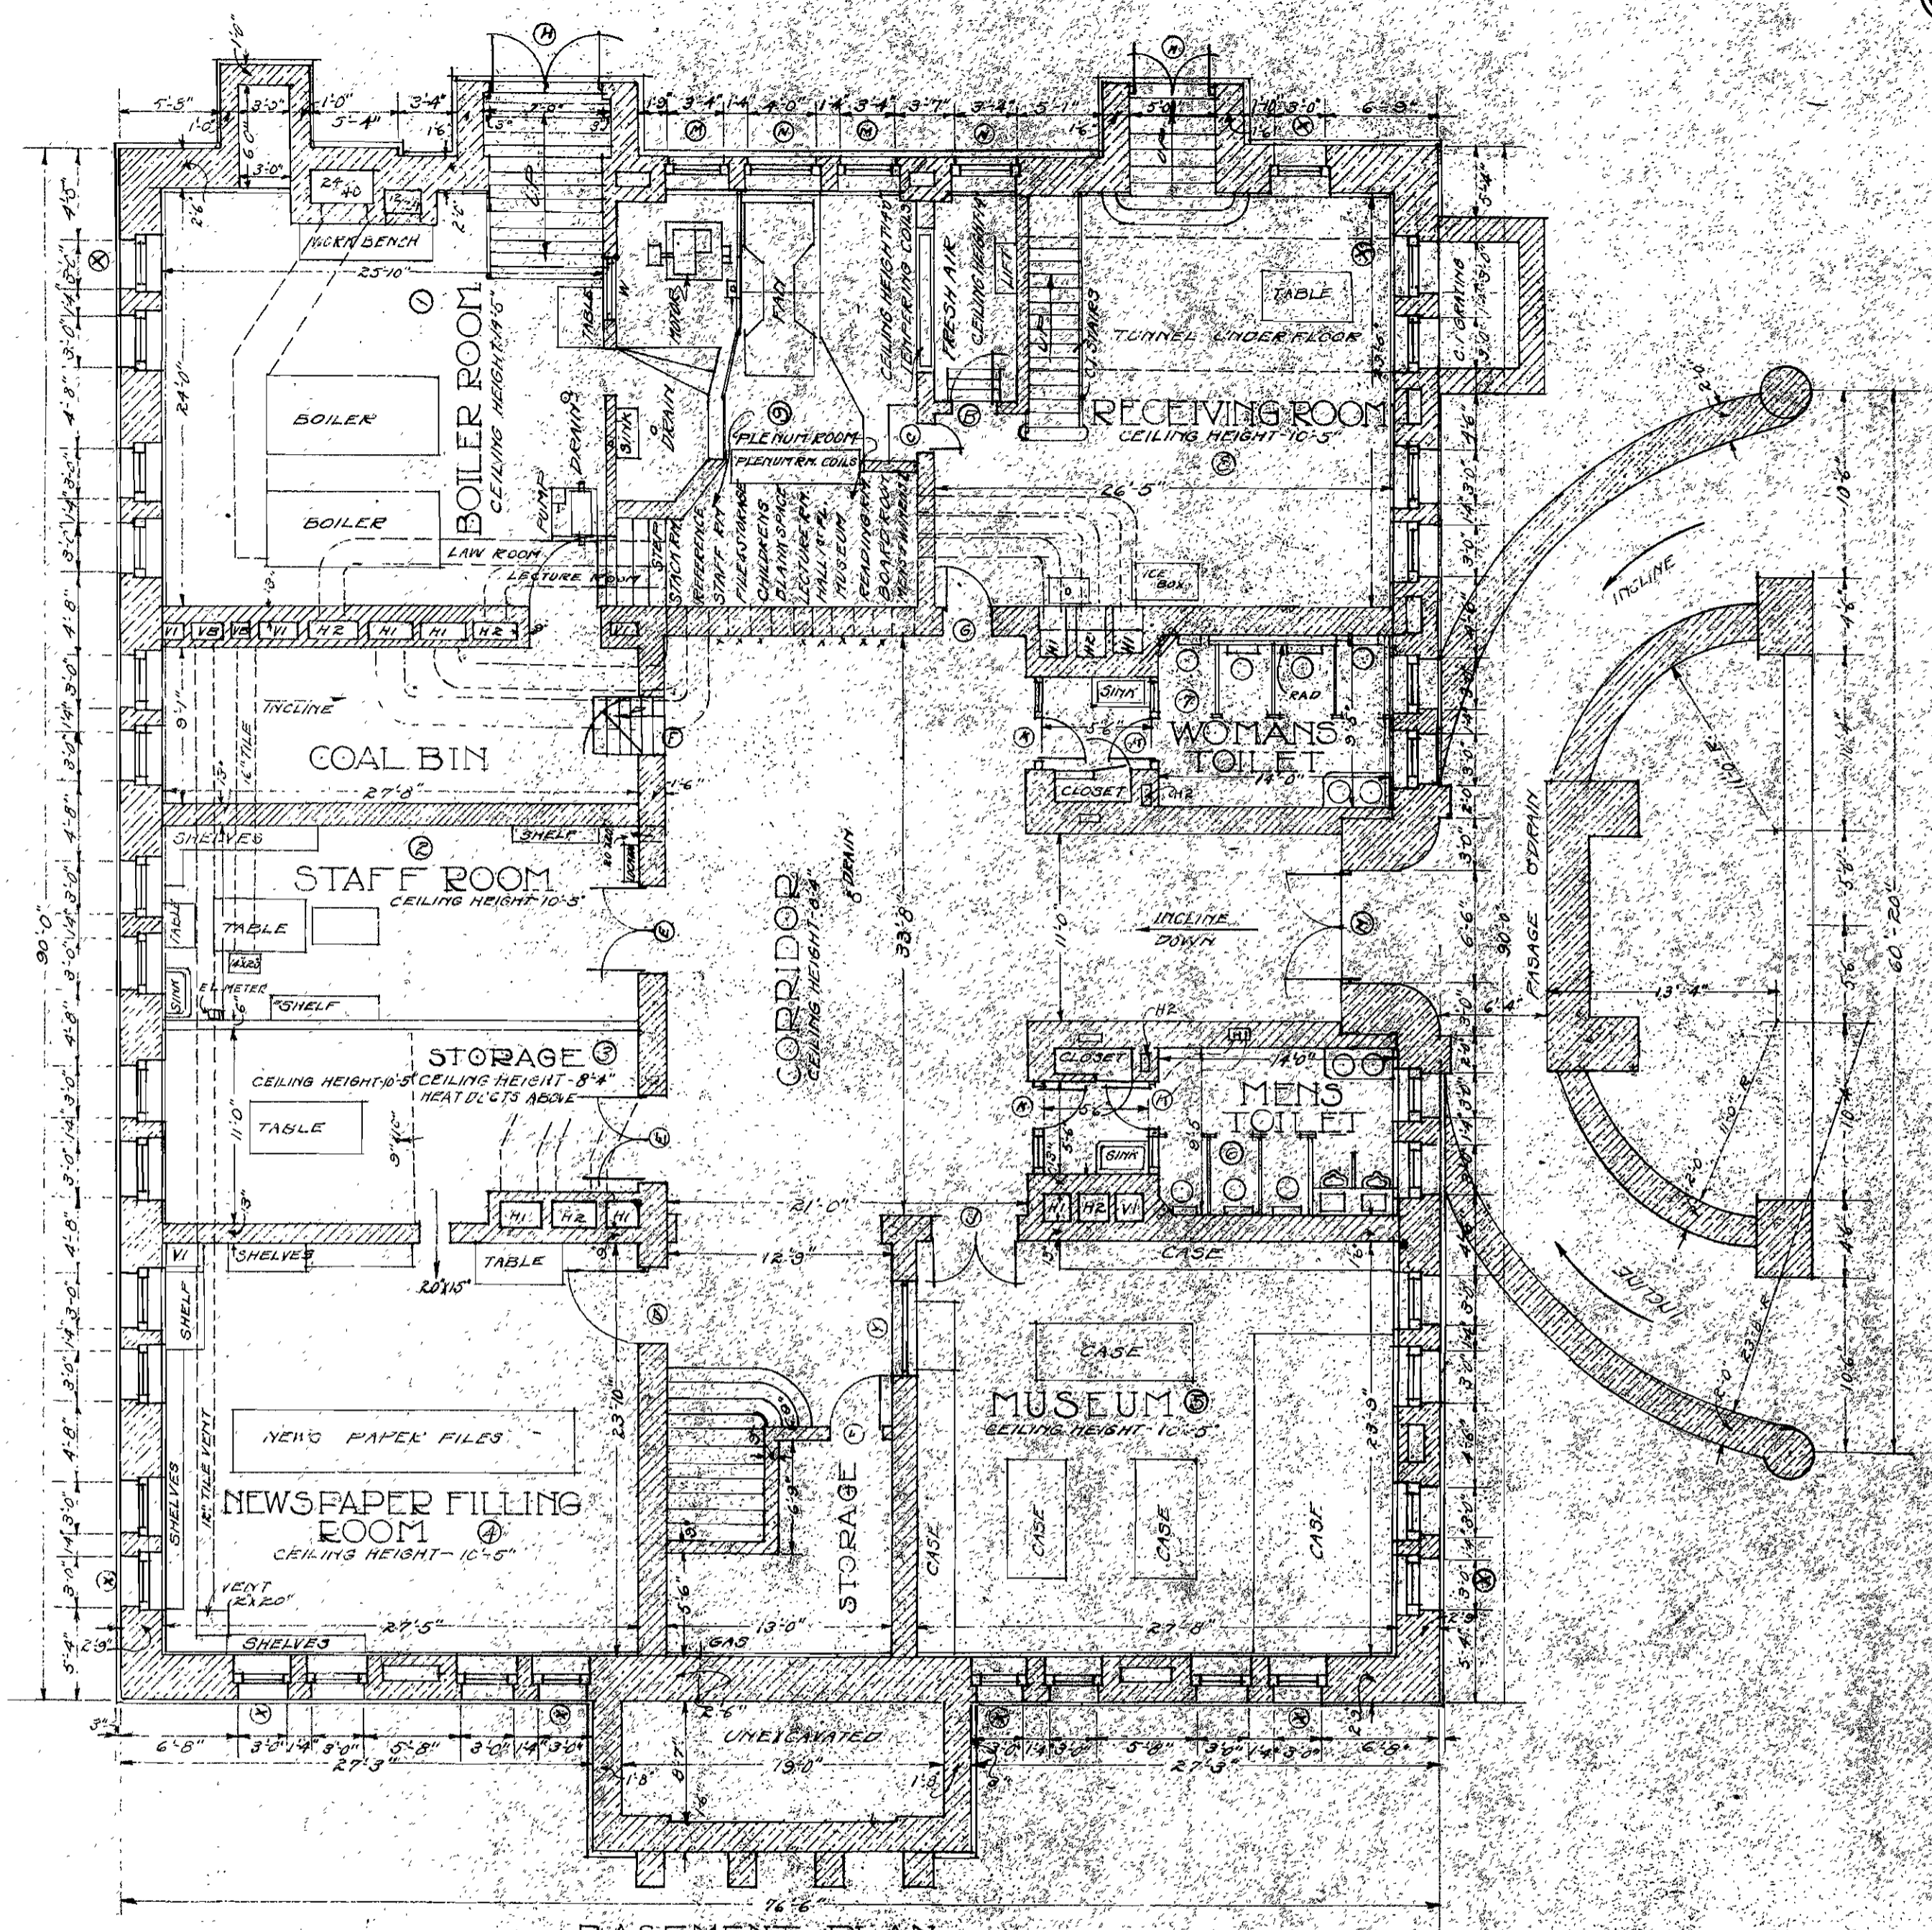

ROOF PLAN

BASEMENT PLAN

SCALE 0 2 4 6 8 10
 CARNEGIE LIBRARY

TOPPING VALIANT COMPANY
 KANSAS CITY MISSOURI
 DATE MAY 1921 DRAWN
 TRACED 11/21 CHECKED 11/21
 APPROVED