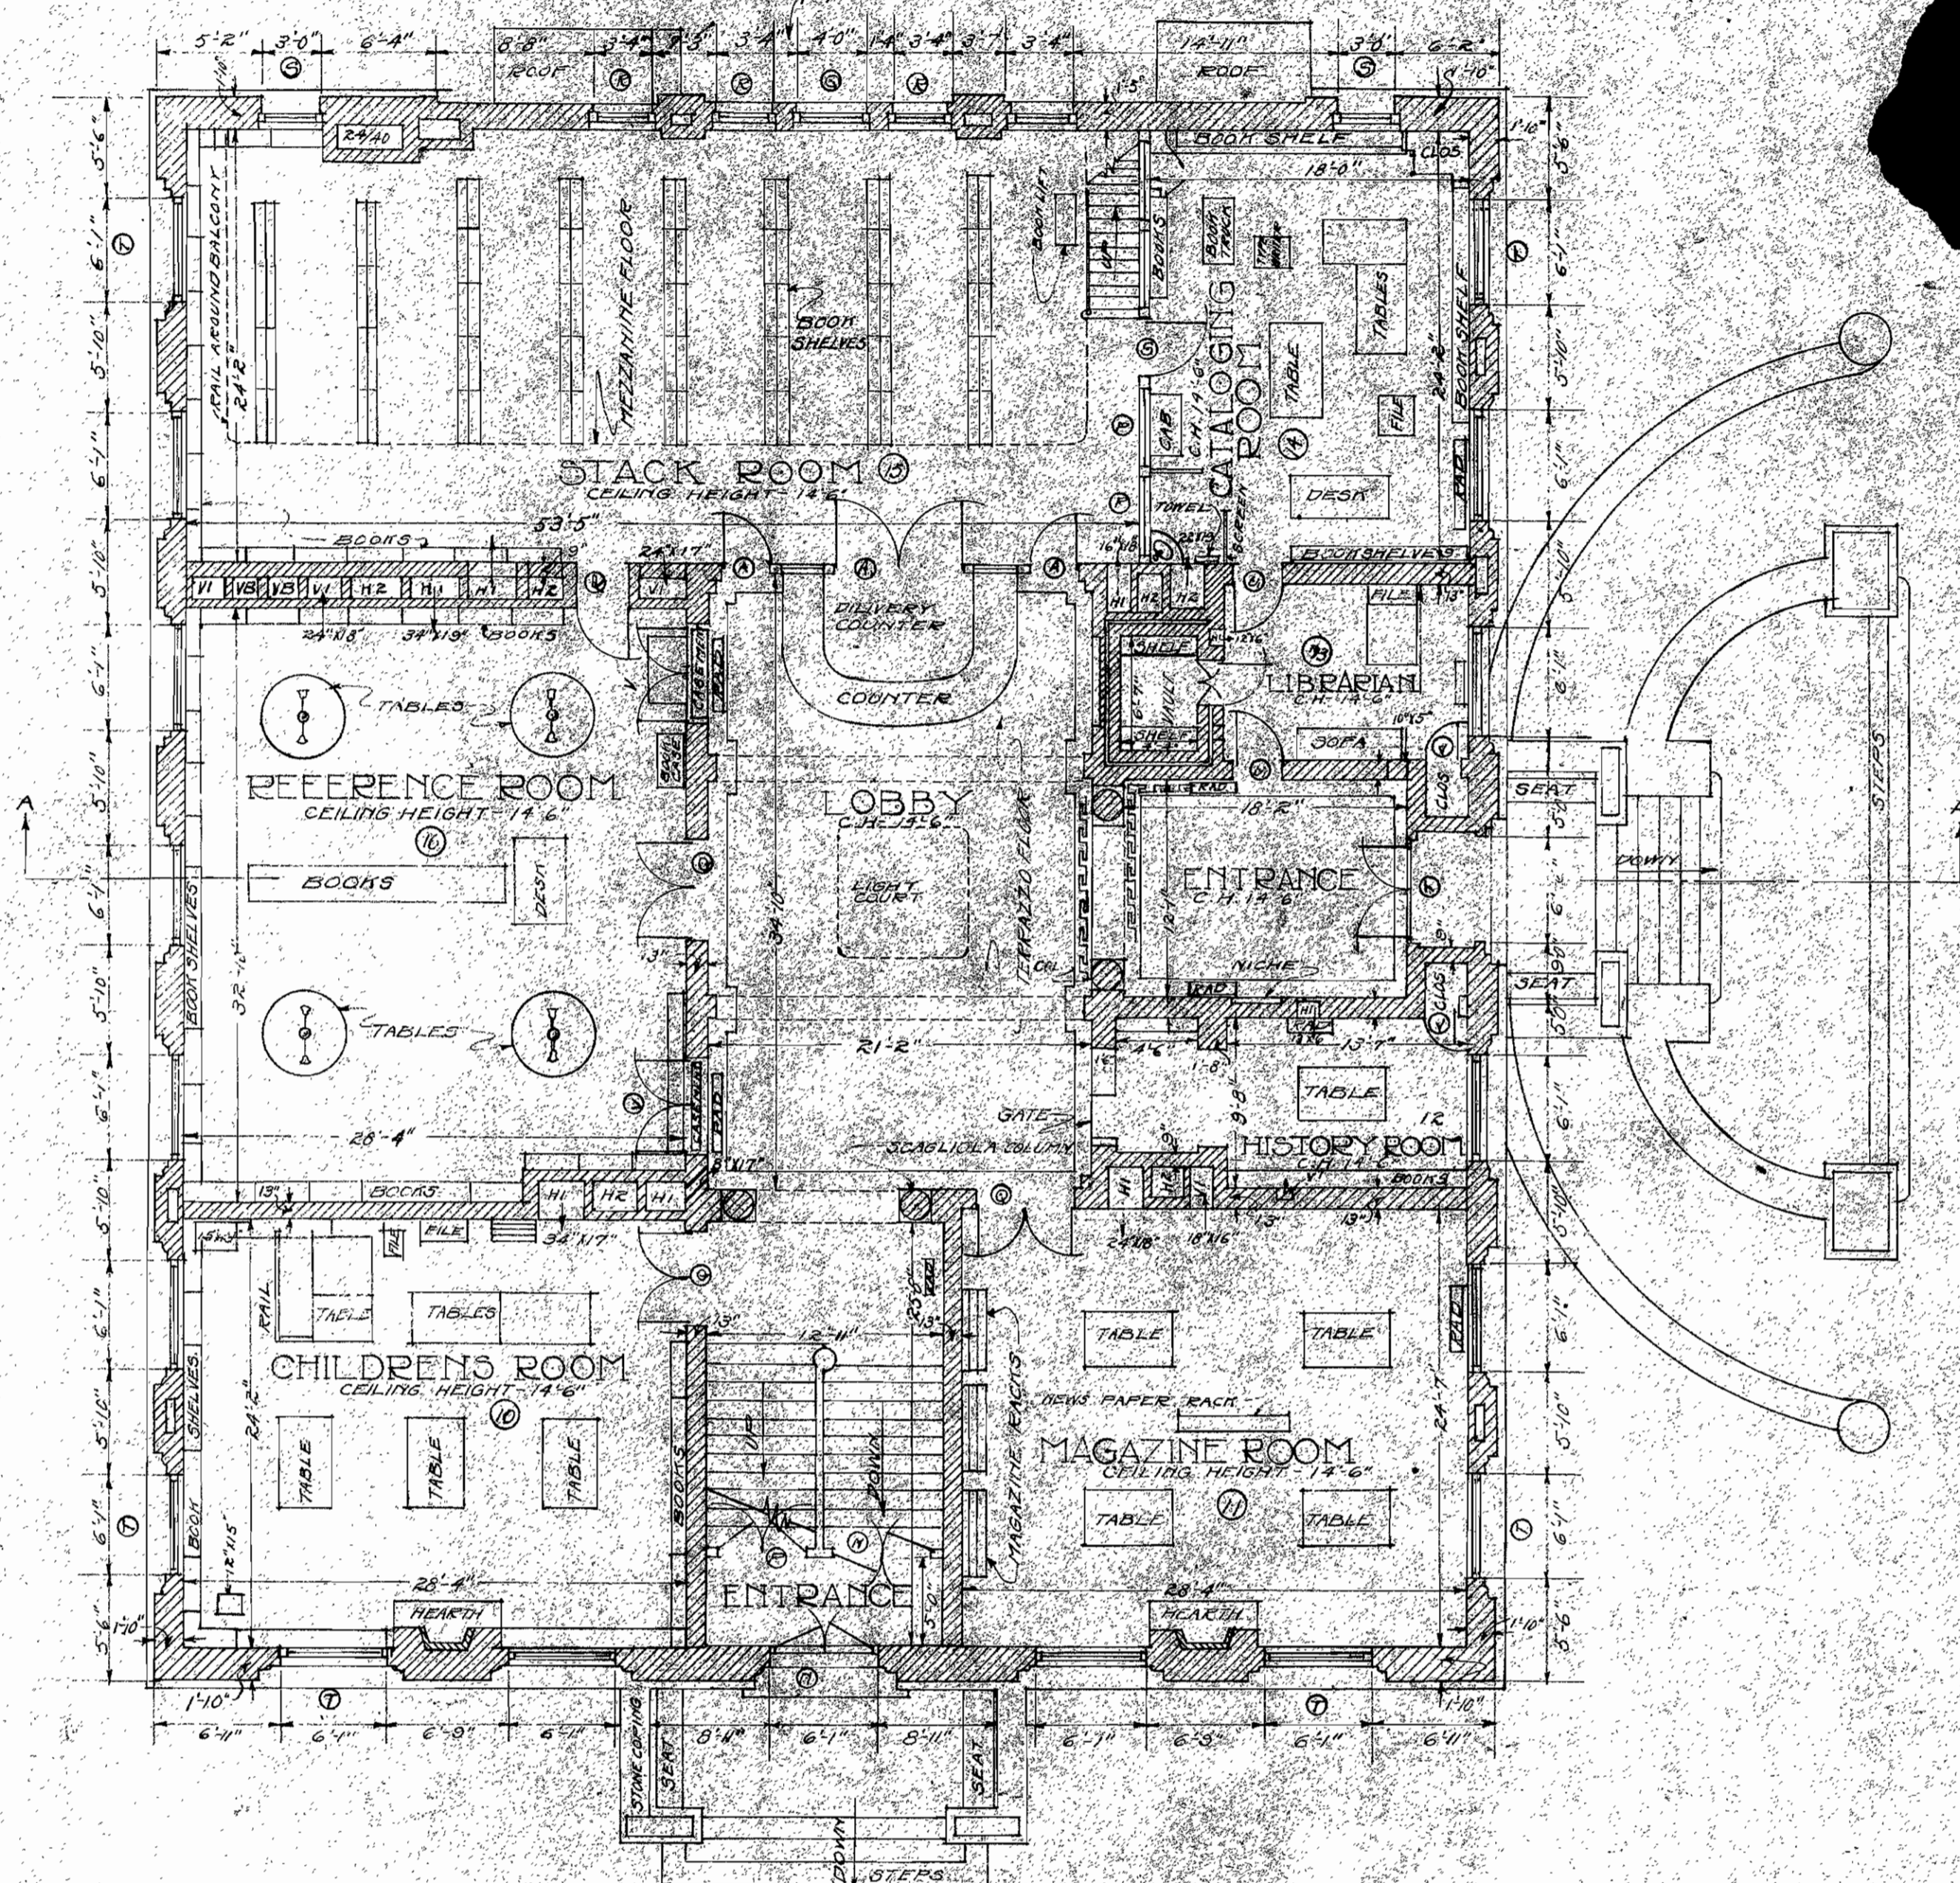

SECOND FLOOR PLAN

FIRST FLOOR PLAN

SCALE  
 0 2 4 6 8 10  
 CARNEGIE LIBRARY

TOPPING-VALLETT COMPANY  
 KANSAS CITY, MISSOURI  
 DATE MAY, 1921 DRAWN VALLETT  
 TRACED BY CHECKED BY  
 APPROVED T.B.C.