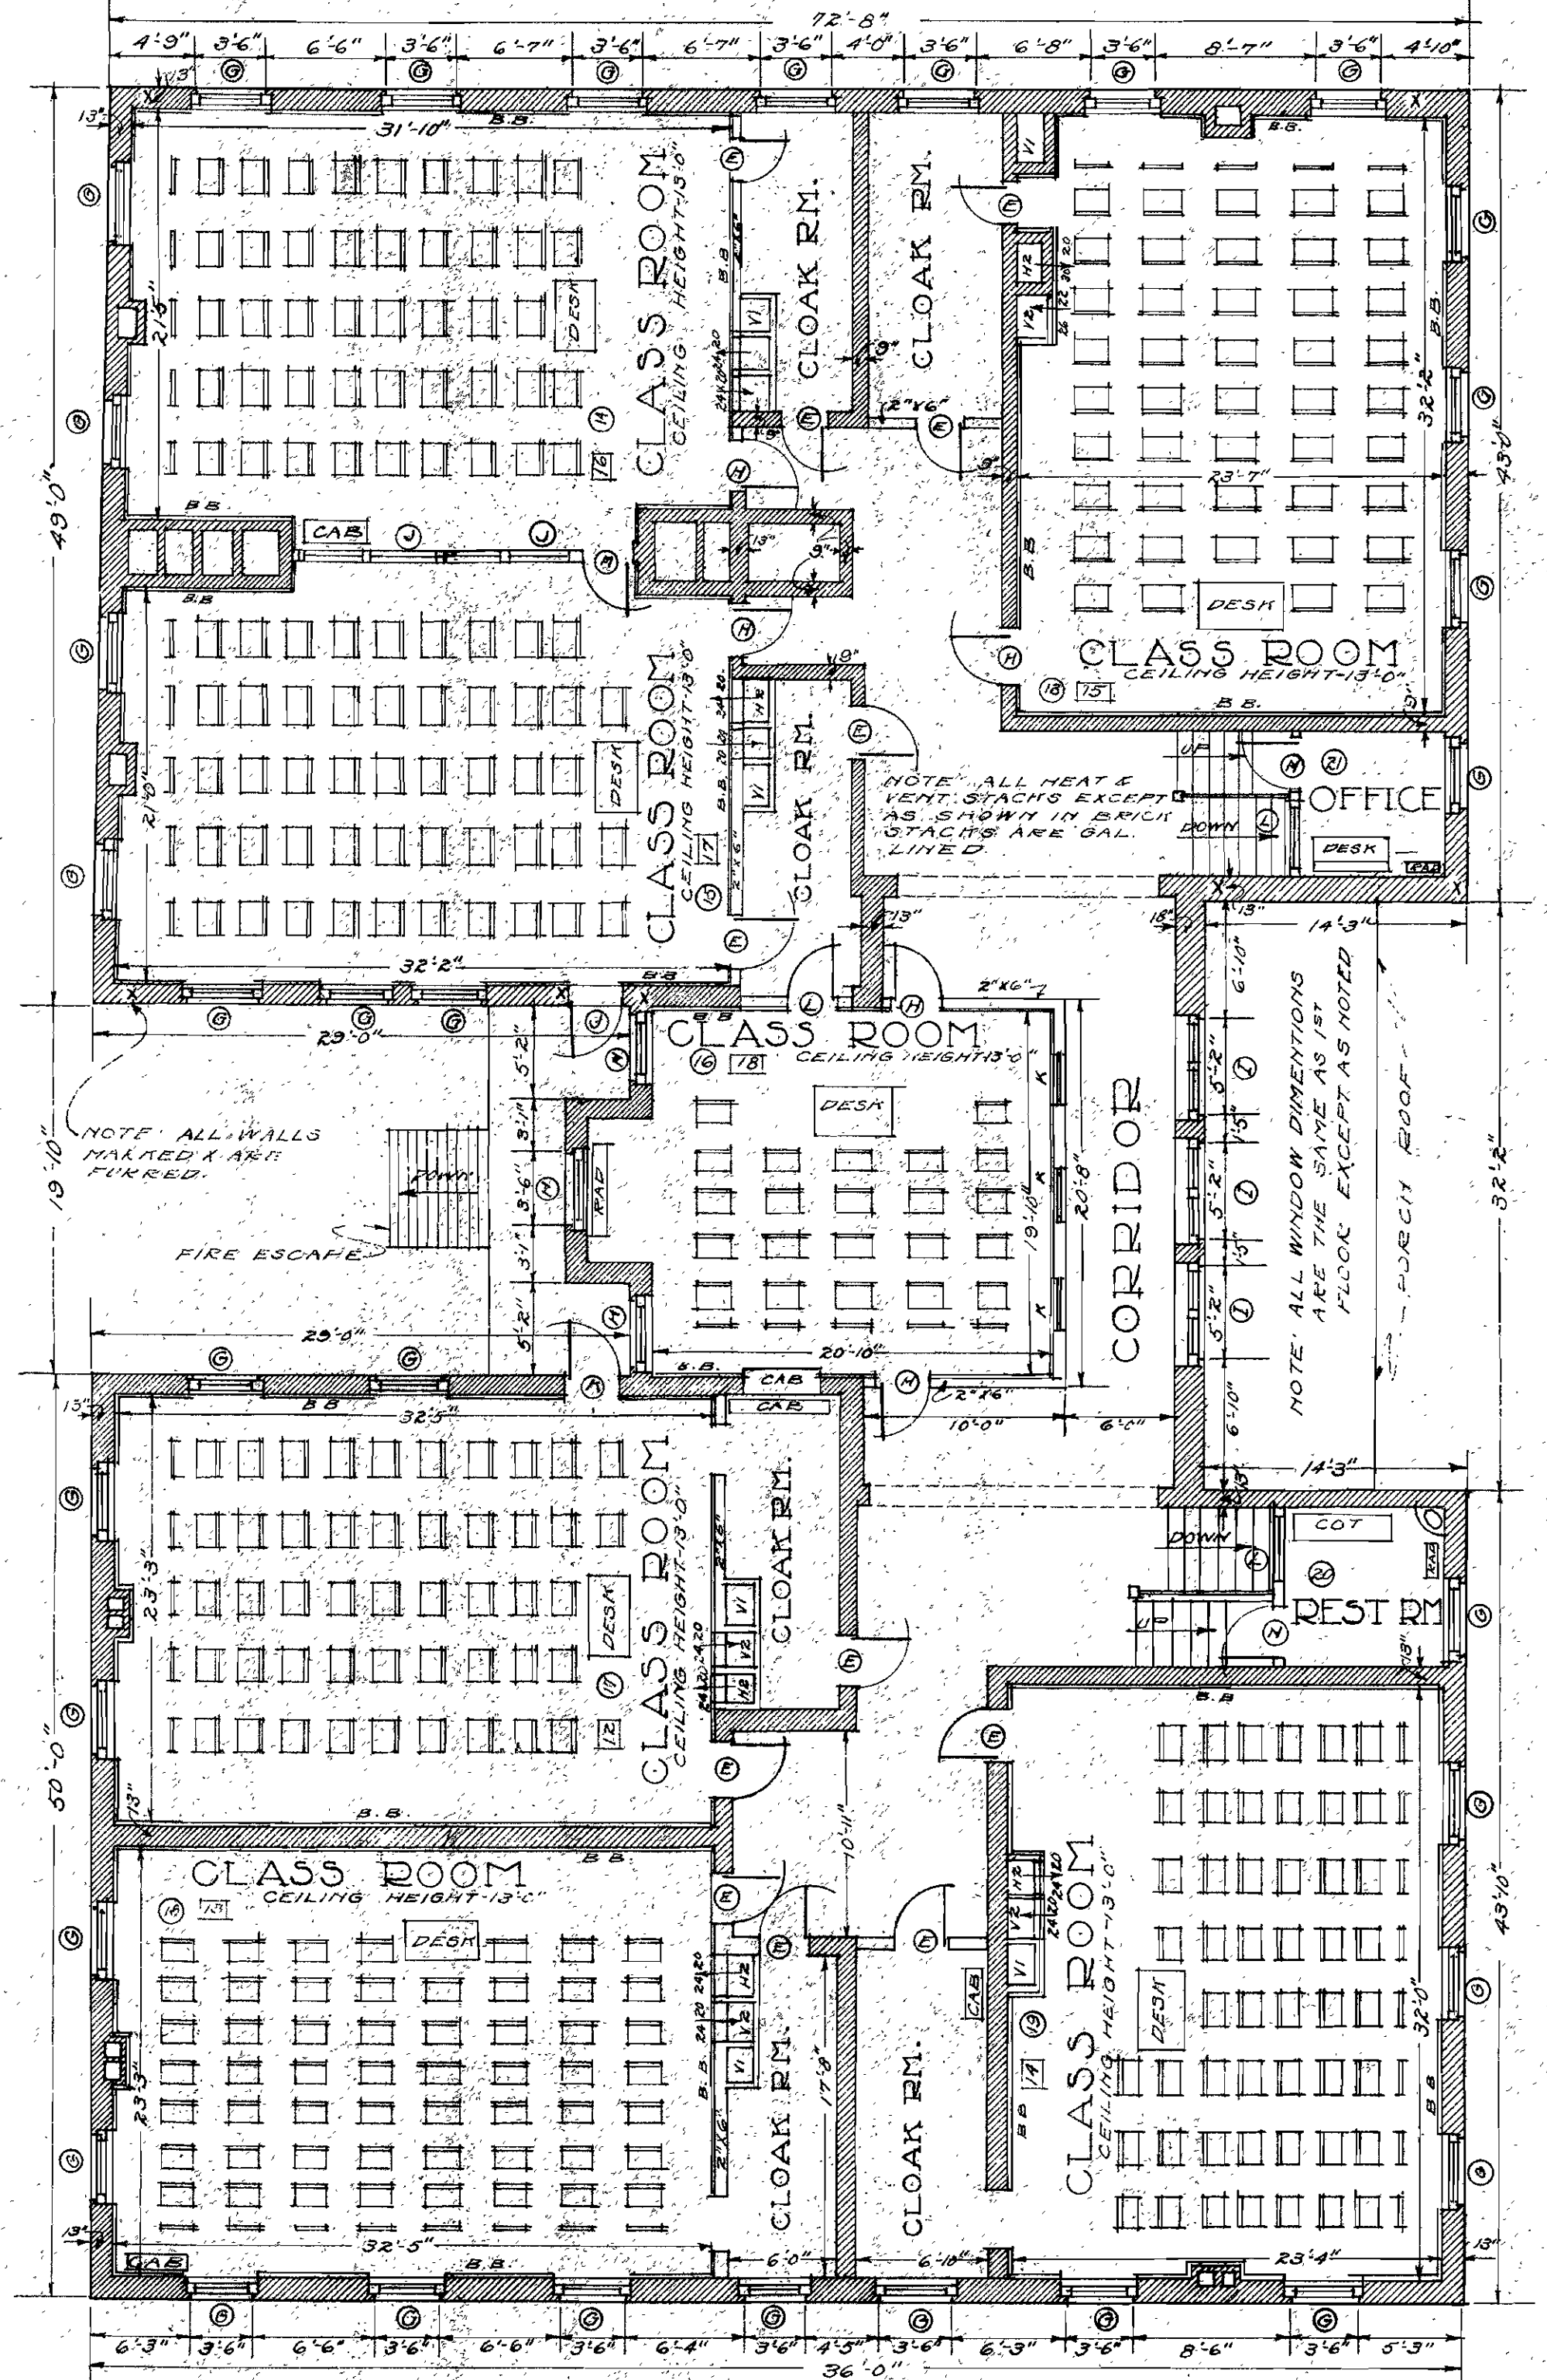

ROOF PLAN

SECOND FLOOR PLAN

SCALE
 DOUGLASS SCHOOL

TOPPING VALUATION COMPANY OF KANSAS CITY, MISSOURI	
DATE JUN 20	DRAWN A.E.S.
TRACED H.B.	CHECKED A.E.S.
APPROVED F.G.C.	