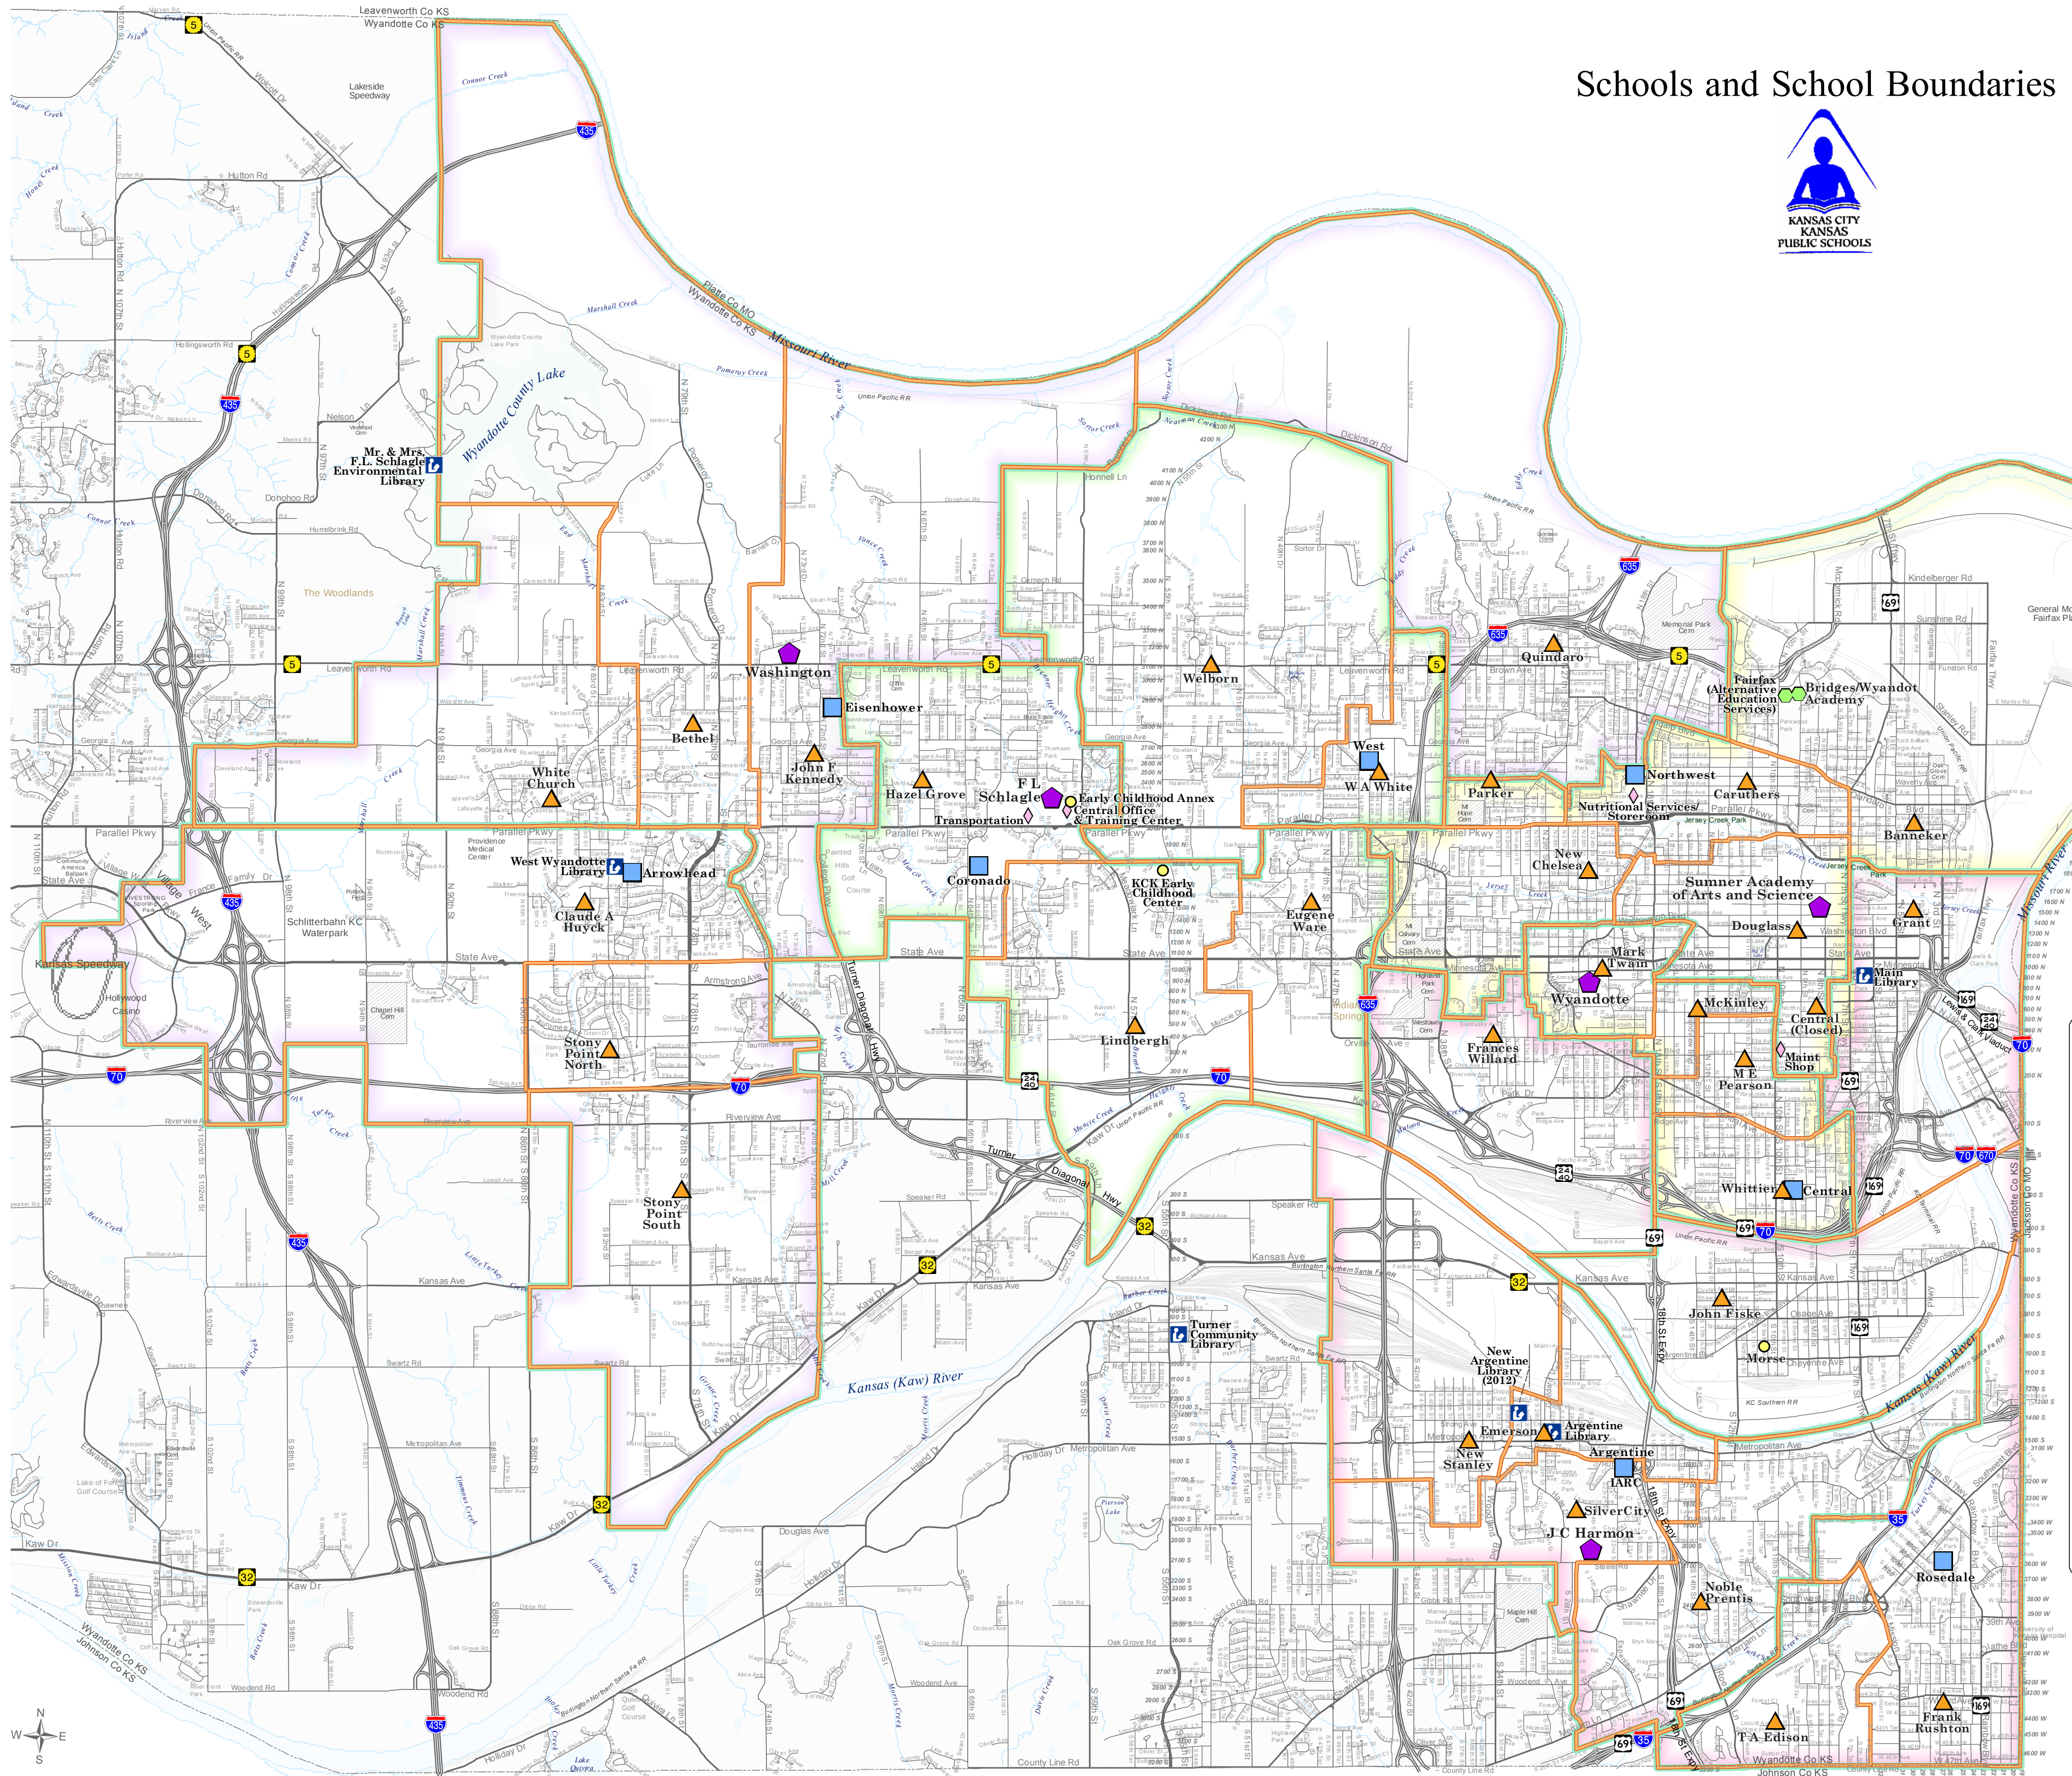

Schools and School Boundaries

Symbol Key

- High School
- Middle School
- Elementary School
- PreSchool
- Adult/Alternative
- Administrative
- Library

Attendance Boundaries

- Middle School
- Elementary School

High School Clusters of Schools

- Schlagle HS Limits
- Harmon HS Limits
- Washington HS Limits
- Wyandotte HS Limits

This map has been prepared for your information and convenience.

While it has been drawn as accurately as possible, it should be noted that official school boundary descriptions are found only in the written policies of the Board of Education. Changes must occasionally be made in the school attendance boundaries so new maps are issued as needed.

Questions about school boundaries can be answered by visiting or calling the Student Services Office, 2010 N. 59th St., Kansas City, KS 66104, (913) 279-2248. Information about the school district and additional maps can be obtained from the Communications Office, (913) 279-2242.

Students attending Sumner Academy of Arts and Science are from throughout the school district.